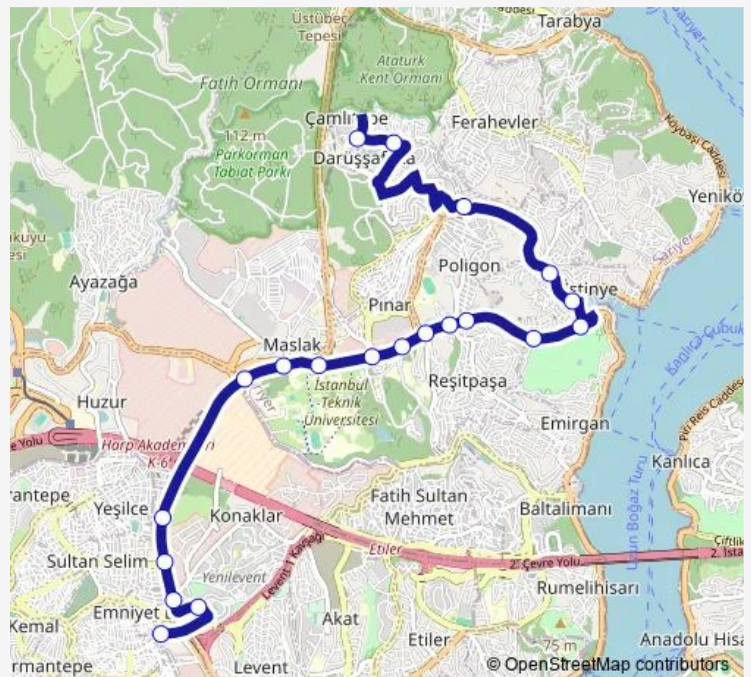

Saturday 07:00

Sunday 07:00

Route info

Direction: Depo Arkasi

Stops: 20

Trip Duration: 0 hour 26 min

**DARÜŞŞAFKA-İSTİNYE-İSTİNYE BAYIRI-4.LEVENT
METRO — Sariyer Bölge Çalışma Grubu****BusMaps**

Direction