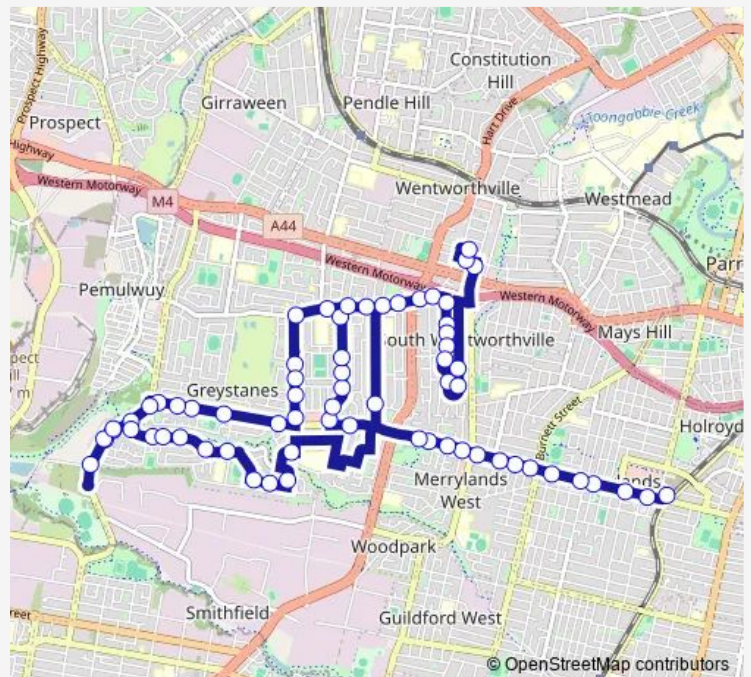

### Route schedule

Merrylands Interchange, Terminal PI - Stand 1 — Our Lady Of Mount Carmel Primary School, Smith St

Monday 07:44

Tuesday 07:44

Wednesday 07:44

Thursday 07:44

Friday 07:44

Saturday —

### Route info

Direction: Merrylands Interchange, Terminal PI - Stand 1

Stops: 67

Trip Duration: 1 hour 6 min

7019 — Merrylands to Our Lady of Mount Carmel Primary Wentworthville via Greystanes

Cumberland Rd Opp Merrylands Aged Care Centre