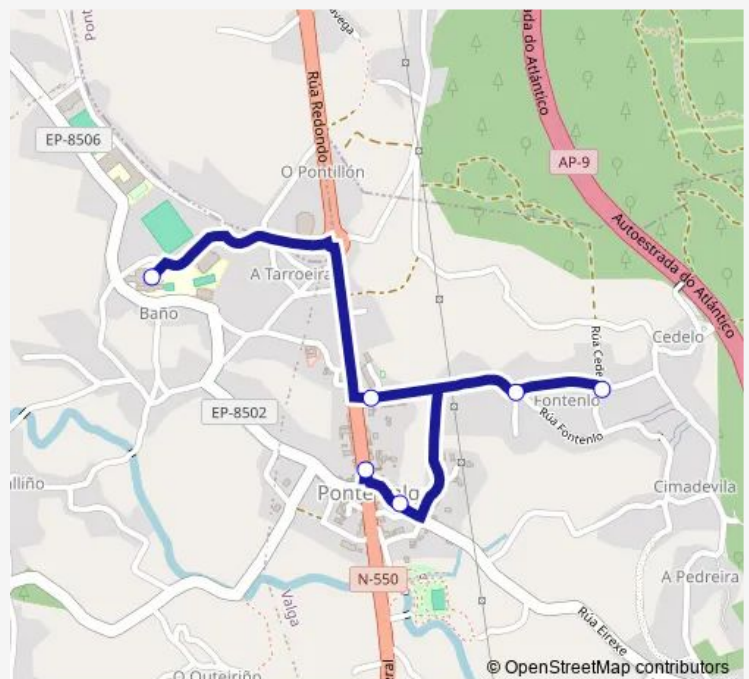

# Bus Xg830065 Ceip de Baño-Xanza -Ponte Valga

[Go to website](#)**Direction**

Ceip de Baño-Xanza — Ponte Valga

6 stops

[Open route schedule](#)

Ceip de Baño-Xanza

Cedelo

Cruce De Cedelo

Cedelo 2

Paredes

Ponte Valga

**Route schedule**

Ceip de Baño-Xanza — Ponte Valga

Monday 15:35

Tuesday 15:35

Wednesday 15:35

Thursday 15:35

Friday 15:35

Saturday —

Sunday —

**Route info**

Direction: Ceip de Baño-Xanza

Stops: 6

Trip Duration: 0 hour 10 min

■ Xg830065 — Ceip de Baño-Xanza -Ponte Valga

Xg830065 Bus time schedules and route maps are available in an offline PDF at [busmaps.com](https://busmaps.com). Use the [busmaps.com](https://busmaps.com) website to see live bus times, train schedule or subway schedule, and step-by-step directions for all public transit in Valga