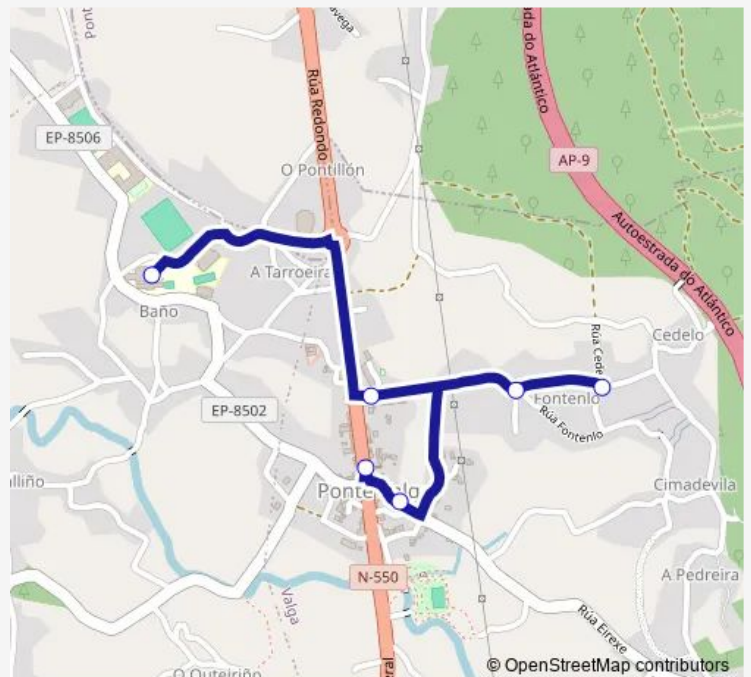

# Bus XG830065 Ceip de Baño-Xanza -Ponte Valga

[Go to website](#)**Direction**

Ceip de Baño-Xanza — Ponte Valga

6 stops

[Open route schedule](#)

Ceip de Baño-Xanza

Cedelo

Cruce De Cedelo

Cedelo 2

Paredes

Ponte Valga

**Route schedule**

Ceip de Baño-Xanza — Ponte Valga

Monday 15:35

Tuesday 15:35

Wednesday 15:35

Thursday —

Friday 15:35

Saturday —

Sunday —

**Route info**

Direction: Ceip de Baño-Xanza

Stops: 6

Trip Duration: 0 hour 10 min

■ XG830065 — Ceip de Baño-Xanza -Ponte Valga

XG830065 Bus time schedules and route maps are available in an offline PDF at [busmaps.com](https://busmaps.com). Use the [busmaps.com](https://busmaps.com) website to see live bus times, train schedule or subway schedule, and step-by-step directions for all public transit in Valga