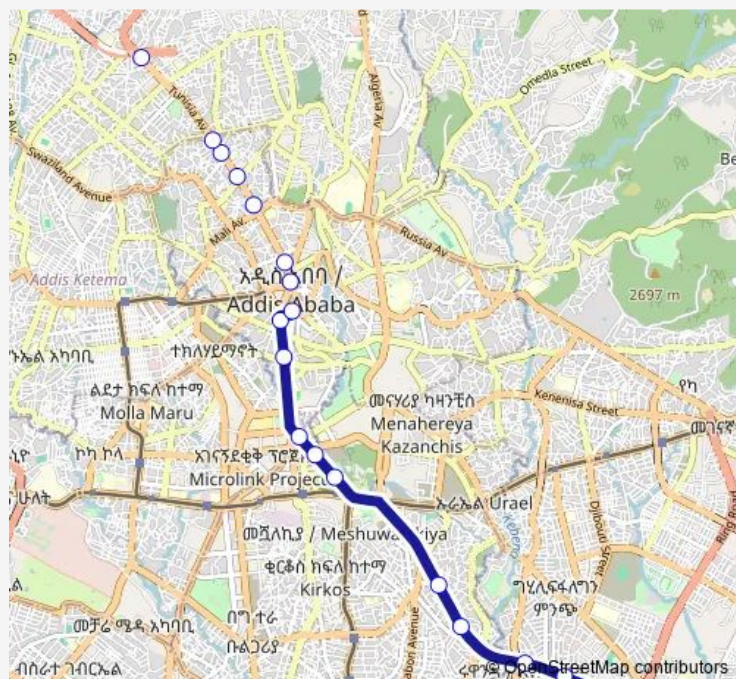

Friendship Building

Bole Bridge

Route schedule

Addisu Gebeya — Bole Bridge

Monday 06:00

Tuesday 06:00

Wednesday 06:00

Thursday 06:00

Friday 06:00

Saturday 06:00

Sunday 06:00

Route info

Direction: Addisu Gebeya

Stops: 12

Trip Duration: 1 hour 3 min

SH079 — Bole Bridge ↔ Addisu Gebeya

Direction

Bole Bridge — Addisu Gebeya

18 stops

[Open route schedule](#)

Bole Bridge

Friendship

Rwanda

Bole Printing Press

Monday 06:00

Tuesday 06:00

Wednesday 06:00

Thursday 06:00

Friday 06:00

Saturday 06:00

Sunday 06:00

Route info