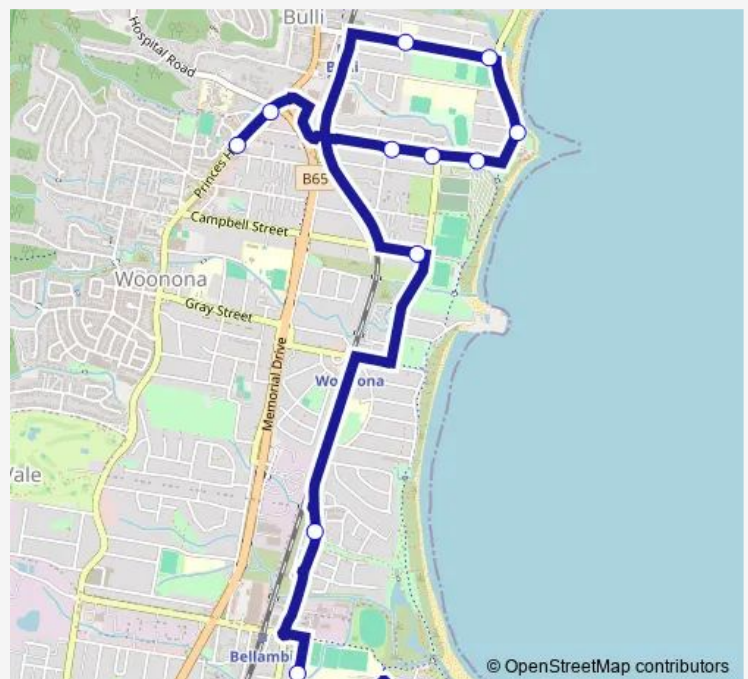

Princes Hwy Before Hospital Rd

St Joseph's Primary School, Park Rd

Park Rd Before Trinity Row

Trinity Row Opp Jardine St

Bulli Beach Tourist Park, Farrell Rd

Farrell Rd After Carrington St

Farrell Rd At Waterloo St

Sunday —

Route info

Direction: Bulli Fire Station, Princes Hwy

Stops: 15

Trip Duration: 0 hour 14 min

S017 — Bulli to Holy Spirit College via Bulli Beach

Direction

Holy Spirit College, Cawley St — Princes Hwy Before Hopetoun St

12 stops

[Open route schedule](#)

Holy Spirit College, Cawley St

Gladstone St Opp Holy Spirit College

Pioneer Dr At Henry Fry Pl

Campbell St After Carrington St

St Joseph's Primary School, Park Rd

Park Rd Before Trinity Row

Trinity Row Opp Jardine St

Bulli Beach Tourist Park, Farrell Rd

Farrell Rd After Carrington St

Farrell Rd At Waterloo St

Princes Hwy At Hospital Rd

Princes Hwy Before Hopetoun St

Route schedule

Holy Spirit College, Cawley St — Princes Hwy Before Hopetoun St