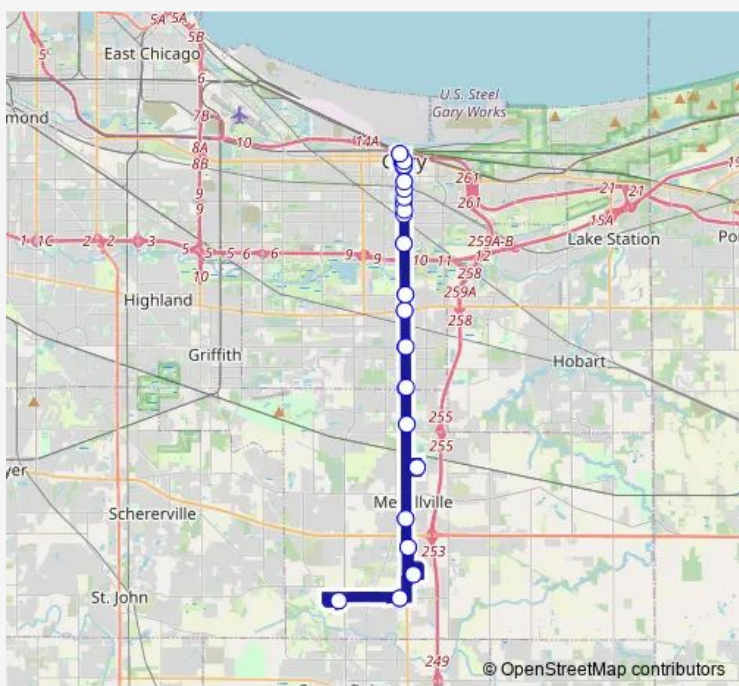

Bus R-BMX Broadway Metro Express

[Go to website](#)

Direction
 Metro Center — Metro Center

35 stops

[Open route schedule](#)

- Metro Center
- Gary State Bank (5th Ave)
- 6th Avenue Southbound
- Downtown South (9th Ave)
- 11th Ave.
- Midtown/Ymca (15th Ave) Southbound
- 19th Avenue Southbound
- 25th Ave
- University Park (35th Ave)
- Ridge Road
- Morningside (45th Ave) Southbound
- 53rd Avenue Southbound
- Andean High School (59th Ave)
- Merrillville High School
- Town Hall (78th/80th)
- Century Plaza (81st Ave)
- Southlake Methodist Hospital
- Purdue Research Park IVY Tech
- Southlake Methodist Hospital
- Century Plaza (81st Ave)
- Town Hall (78th/80th)

Route schedule

Metro Center — Metro Center

Monday	07:00-19:30
Tuesday	07:00-19:30
Wednesday	07:00-19:30
Thursday	07:00-19:30
Friday	07:00-19:30
Saturday	—
Sunday	—

Route info

Direction: Metro Center

Stops: 35

Trip Duration: 2 hour 0 min

Merrillville High School

Andrean High School (59th Ave)

53rd Avenue Northbound

Morningside (45th Ave) Northbound

Ridge Road

University Park (35th Ave)

25th Ave

19th Avenue Northbound

Midtown/Ymca (15th Ave) Northbound

11th Ave.

Downtown South (9th Ave)

6th Avenue Northbound

Gary State Bank (5th Ave)

Metro Center

Direction