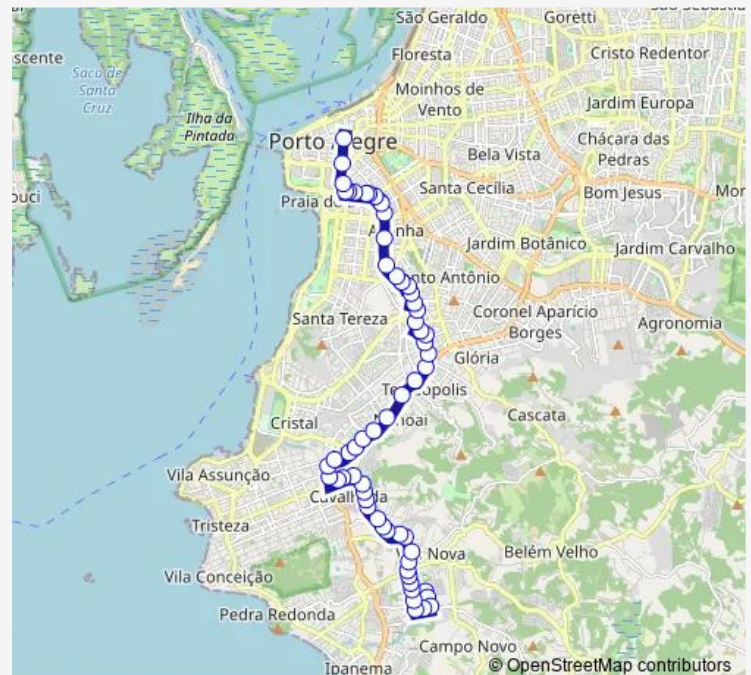

Vicente Monteggia 1272

Vicente Monteggia 1008

Vicente Monteggia 926

Route schedule

Ventos DO SUL DF 120 — Borges DE Medeiros 658

Monday 21:04-22:44

Tuesday 21:04-22:44

Wednesday 21:04-22:44

Thursday 21:04-22:44

Friday 21:04-22:44

Saturday —

Sunday —

Route info

Direction: Ventos DO SUL DF 120

Stops: 60

Trip Duration: 0 hour 40 min

Friday 21:44-23:24

Saturday —

Sunday —

Route info

Direction: Joao Pessoa 359 Viaduto Independencia

Stops: 51

Trip Duration: 0 hour 40 min

Nonoai AL 247