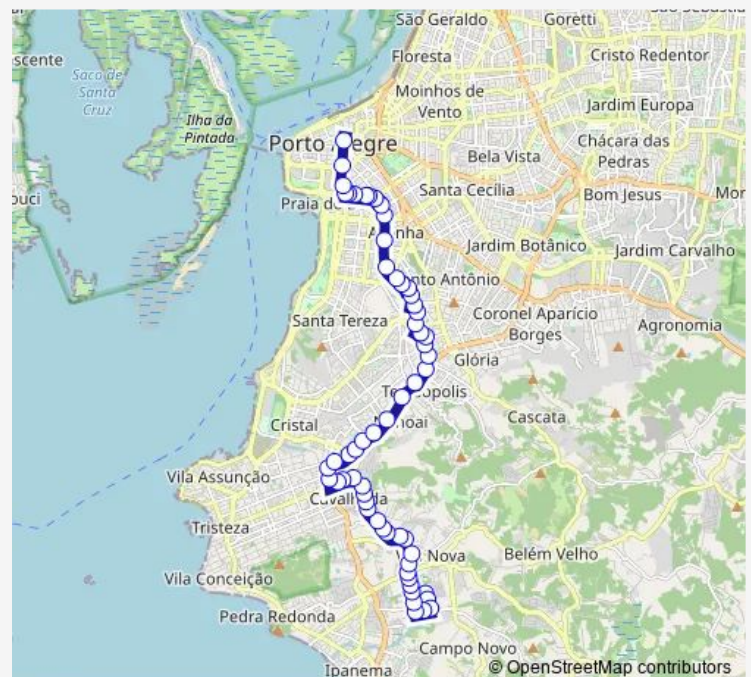

Vicente Monteggia 1272

Vicente Monteggia 1008

Vicente Monteggia 926

Route schedule

Ventos DO SUL DF 120 — Borges DE Medeiros 658

Monday 21:04-22:44

Tuesday 21:04-22:44

Wednesday 21:04-22:44

Thursday 21:04-22:44

Friday 21:04-22:44

Saturday —

Sunday —

Route info

Direction: Ventos DO SUL DF 120

Stops: 60

Trip Duration: 0 hour 40 min

Friday 21:44-23:24

Saturday —

Sunday —

Route info

Direction: Joao Pessoa 359 Viaduto Independencia

Stops: 51

Trip Duration: 0 hour 40 min

Nonoai AL 247