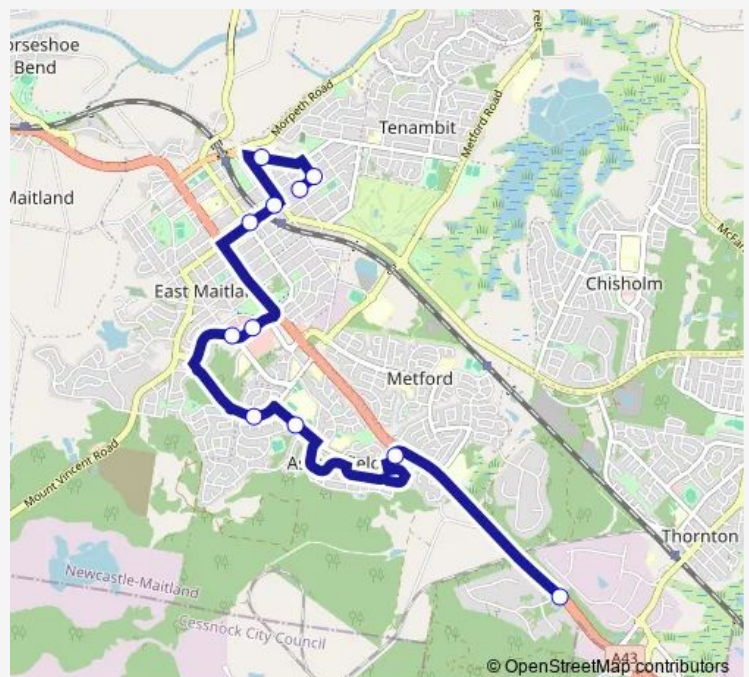

School Bus 2621 Ashtonfield to Maitland Hs

[Go to website](#)

Direction

New England Hwy Before Avalon Dr — Maitland High School, High St

11 stops

[Open route schedule](#)

- New England Hwy Before Avalon Dr
- South Seas Dr After New England Hwy
- South Seas Dr Opp Hunter Valley Grammar School
- Chisholm Rd Before Galway Bay Dr
- The Hunter Shopping Centre, Mitchell Dr
- Mitchell Dr Opp Stockland Green Hills
- High St At Lawes St
- High St Before Lindesay St
- Maitland Grossmann High School, Cumberland St
- Hodge St At High St
- Maitland High School, High St

Route schedule

New England Hwy Before Avalon Dr — Maitland High School, High St

Monday	07:59
Tuesday	07:59
Wednesday	07:59
Thursday	07:59
Friday	07:59
Saturday	—
Sunday	—

Route info

Direction: New England Hwy Before Avalon Dr

Stops: 11

Trip Duration: 0 hour 24 min

2621 — Ashtonfield to Maitland Hs

2621 School Bus time schedules and route maps are available in an offline PDF at busmaps.com. Use the busmaps.com website to see live bus times, train schedule or subway schedule, and step-by-step directions for all public transit in Maitland