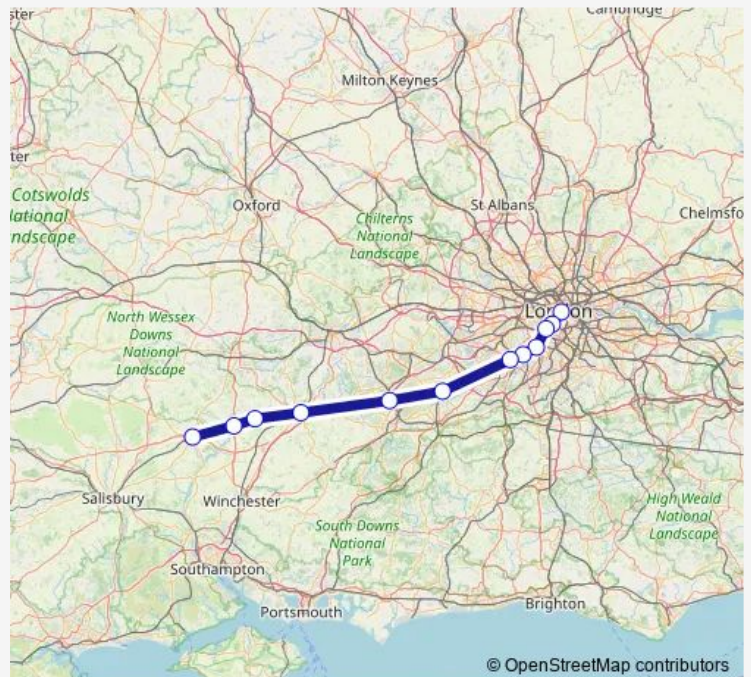

Friday —

Saturday —

Sunday 23:35

Route info

Direction: London Waterloo

Stops: 12

Trip Duration: 1 hour 27 min

■ Sw:Wat->Adv — SW train service from WAT to Adv

Direction

London Waterloo — Andover

12 stops

[Open route schedule](#)

London Waterloo

Clapham Junction

Wimbledon

New Malden

Route schedule

London Waterloo — Andover

Monday

—

Tuesday

—

Wednesday

—

Route info

Direction: London Waterloo

Stops: 12

Trip Duration: 1 hour 12 min

Direction

London Waterloo — Andover

12 stops

[Open route schedule](#)