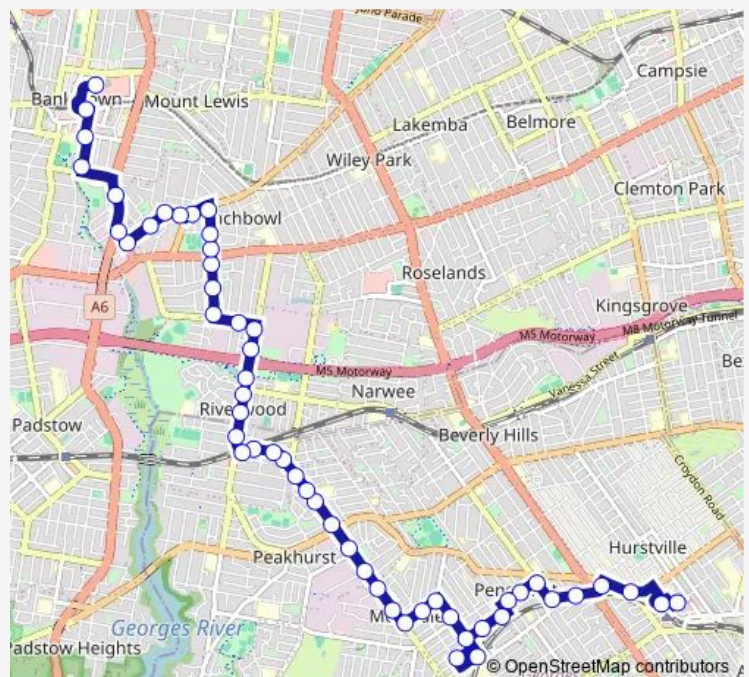

Rose St At Linden Av

Rose St After Viola St

Rose St Opp Punchbowl Park

Cullens Rd After Belair St

Cullens Rd Opp Joyce St

Cullens Rd At Kensington St

Belmore Rd Opp Wiggs Rd

Rotary Park, Belmore Rd

Belmore Rd Opp Washington Av

Belmore Rd Opp Rosevelt Av

### Route schedule

Bankstown Central, Link Rd, Stand A — Westfield Hurstville, Forest Rd

Monday 05:49-22:35

Tuesday 05:49-22:35

Wednesday 05:49-22:35

Thursday 05:49-22:35

Friday 05:49-22:35

Saturday 07:00-23:09

### Route info

Direction: Bankstown Central, Link Rd, Stand A

Stops: 52

Trip Duration: 0 hour 49 min

945 — Hurstville to Bankstown via Mortdale

Belmore Rd At Coleridge St

Riverwood Station, Thurlow St

Thurlow St Opp St Joseph's Primary School