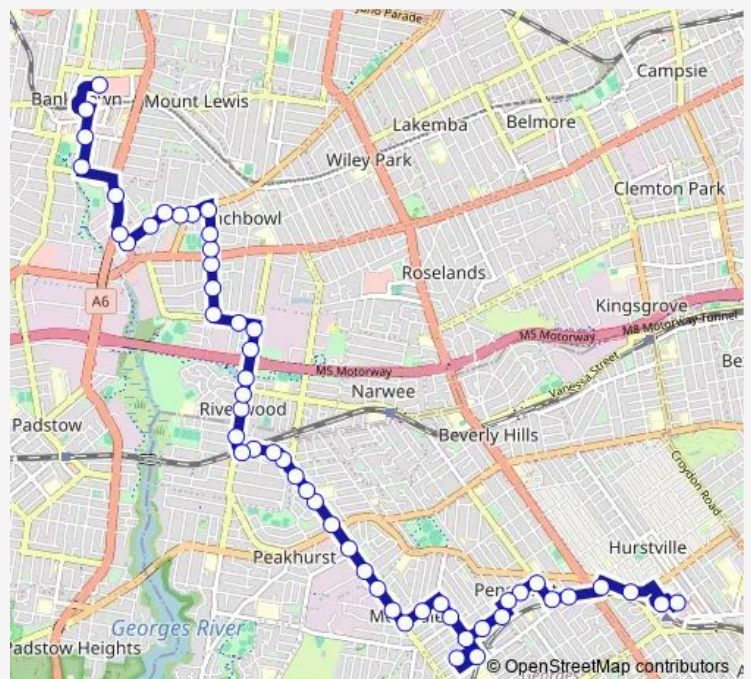

Lancaster Av After Stacey St

Lancaster Av At James St

Lancaster Av At Warwick St

Warwick St At Gowrie Av

Punchbowl Rd At Wilga St

Rose St At Linden Av

Rose St At Viola St

Rose St Opp Punchbowl Park

Cullens Rd After Belair St

Cullens Rd Opp Joyce St

Cullens Rd At Kensington Av

Belmore Rd Opp Wiggs Rd

Belmore Rd Opp Russell St

Belmore Rd Opp Washington Av

Route schedule

Bankstown Central, The Mall, Stand 1 — Westfield Hurstville, Park Rd

Monday	06:02-21:05
Tuesday	06:02-21:05
Wednesday	06:02-21:05
Thursday	06:02-21:05
Friday	06:02-21:05
Saturday	07:00-18:39
Sunday	08:40-18:19

Route info

Direction: Bankstown Central, The Mall, Stand 1

Stops: 54

Trip Duration: 0 hour 47 min

945 — Bankstown to Hurstville via Mortdale

Belmore Rd Opp Rosevelt Av

Belmore Rd At Coleridge St

Riverwood Station, Thurlow St

Thurlow St Opp St Joseph's Primary School

Thurlow St Opp Larkhill Av