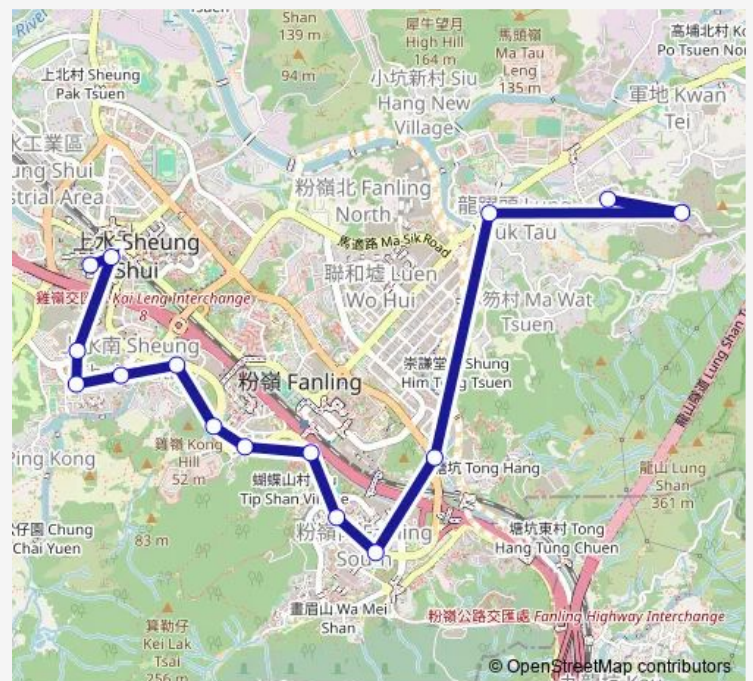

[Kmb+Ctb] WAH SUM Estate/<Br>Wah SUM Estate, PAK WO Road[[Kmb] WAH SUM Estate[[Lwb] WAH SUM Estate

[Ctb] Tong Hang, Jockey Club Road[[Kmb] Tong Hang[[Lwb] Tong Hang

[Ctb] Luen WO HUI Playground, SHA TAU KOK Road[[Kmb] Luen WO HUI Playground[[Lwb] Luen WO HUI Playground

[Ctb] Green Code, SHA TAU KOK Road[[Kmb] Green Code

[Kmb] Lung Yeuk Tau

**Route schedule**

[Kmb] Choi Yuen BUS Terminus — [Ctb] Queen'S Hill Estate[[Kmb] Queen'S Hill BUS Terminus

Monday	15:15-16:45
Tuesday	15:15-16:45
Wednesday	15:15-16:45
Thursday	15:15-16:45
Friday	15:15-16:45
Saturday	—
Sunday	—

**Route info**

Direction: [Kmb] Choi Yuen BUS Terminus

Stops: 18

Trip Duration: 0 hour 37 min

78B — Queen'S Hill - Sheung Shui (Choi Yuen)

[Ctb] Queen'S Hill Estate[[Kmb] Queen'S Hill BUS Terminus

[Ctb] Shan LAI Court, Lung MA Road[[Kmb] Shan LAI Court

[Ctb] Queen'S Hill Estate[[Kmb] Queen'S Hill BUS Terminus