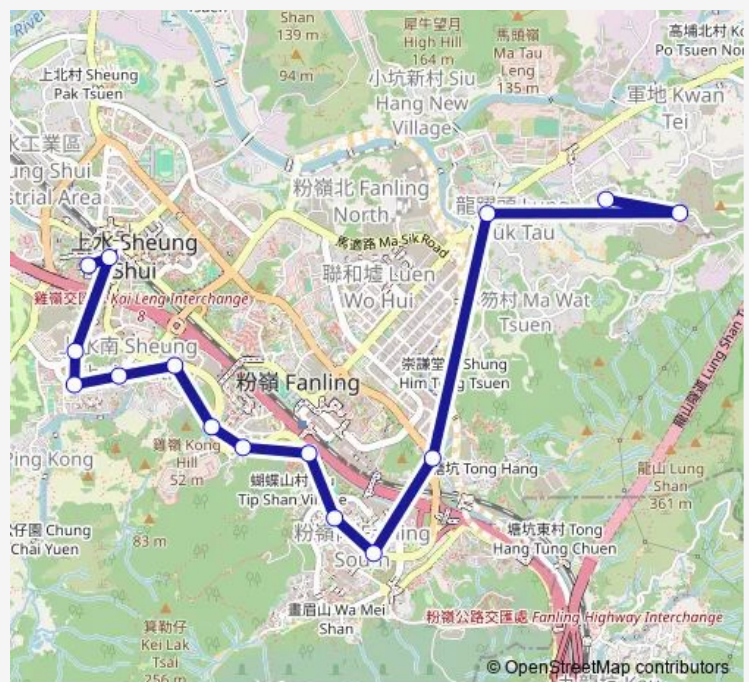

### Route schedule

[Ctb] Queen'S Hill Estate|[Kmb] Queen'S Hill BUS Terminus — [Kmb] Choi Yuen BUS Terminus

Monday 06:55-07:32

Tuesday 06:55-07:32

Wednesday 06:55-07:32

Thursday 06:55-07:32

Friday 06:55-07:32

Saturday —

Sunday —

### Route info

Direction: [Ctb] Queen'S Hill Estate|[Kmb] Queen'S Hill BUS Terminus

Stops: 15

Trip Duration: 0 hour 33 min

78b — Queen'S Hill - Sheung Shui (Choi Yuen)

## Direction

[Ctb] Queen'S Hill Estate[[Kmb] Queen'S Hill BUS Terminus — [Kmb] Choi Yuen BUS Terminus

10 stops

[Open route schedule](#)

[Ctb] Queen'S Hill Estate[[Kmb] Queen'S Hill BUS Terminus

[Ctb] Shan LAI Court, Lung MA Road[[Kmb] Shan LAI Court