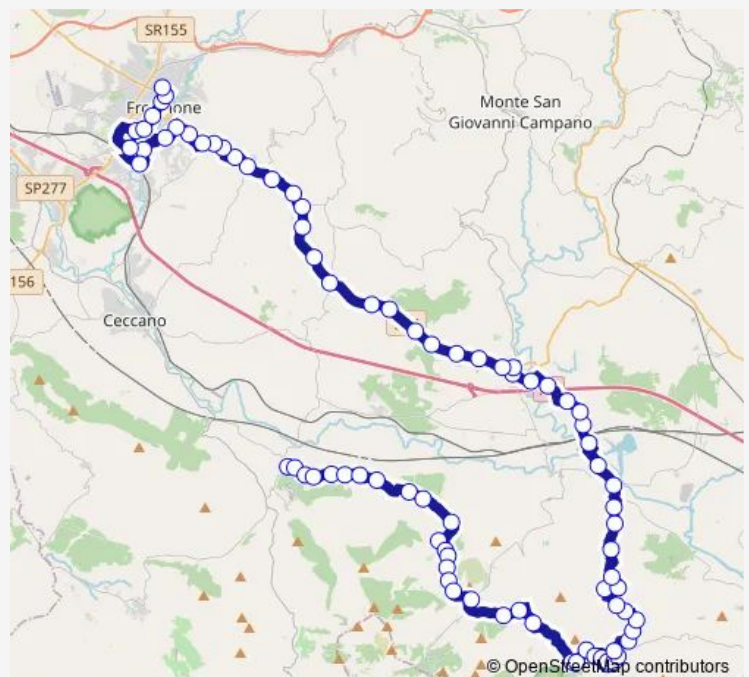

Route schedule

Castro | Madonna del Piano # f5442 — Frosinone | Via Tiburtina Via Lago Maggiore # f3478

Monday	06:10-12:10
Tuesday	06:10-12:10
Wednesday	06:10-12:10
Thursday	06:10-12:10
Friday	06:10-12:10
Saturday	12:15
Sunday	—

Route info

Direction: Castro | Madonna del Piano # f5442

Stops: 82

Trip Duration: 1 hour 35 min

Madonna del Piano - Frosinone # Mp26a

PASTENA | Via Campocerquello (Km 15) # f6737

Pico | Via Farnese Via Pastena # f4275