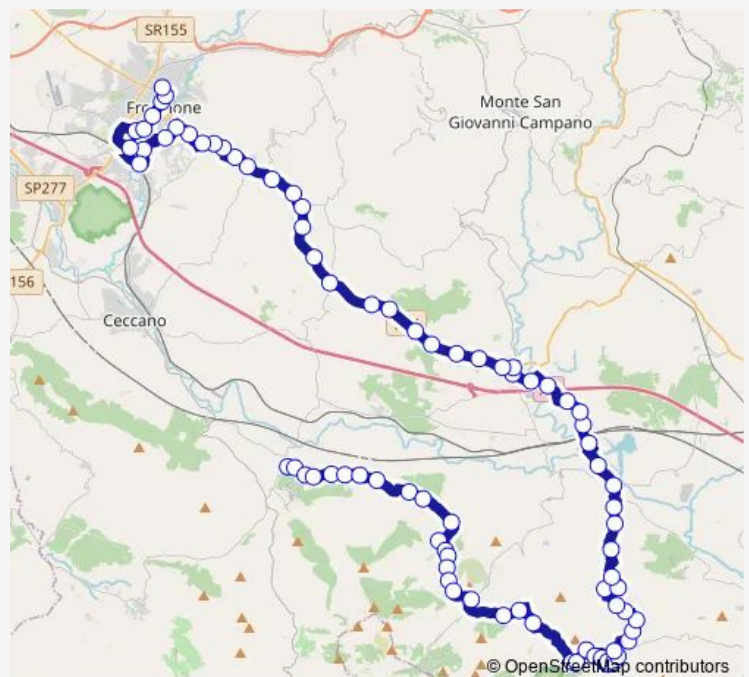

Pastena | Via Campocerquello (Km 15) # f6737

Route schedule

Castro | Madonna del Piano # f5442 — Frosinone | Via Tiburtina Via Lago Maggiore # f3478

Monday	06:10-12:10
Tuesday	06:10-12:10
Wednesday	06:10-12:10
Thursday	06:10-12:10
Friday	06:10-12:10
Saturday	12:15
Sunday	—

Route info

Direction: Castro | Madonna del Piano # f5442

Stops: 82

Trip Duration: 1 hour 35 min

Madonna del Piano - Frosinone # Mp26a

Pico | Via Farnese Via Pastena # f4275

Pico | Via Farnese Via Calcarale # f4276