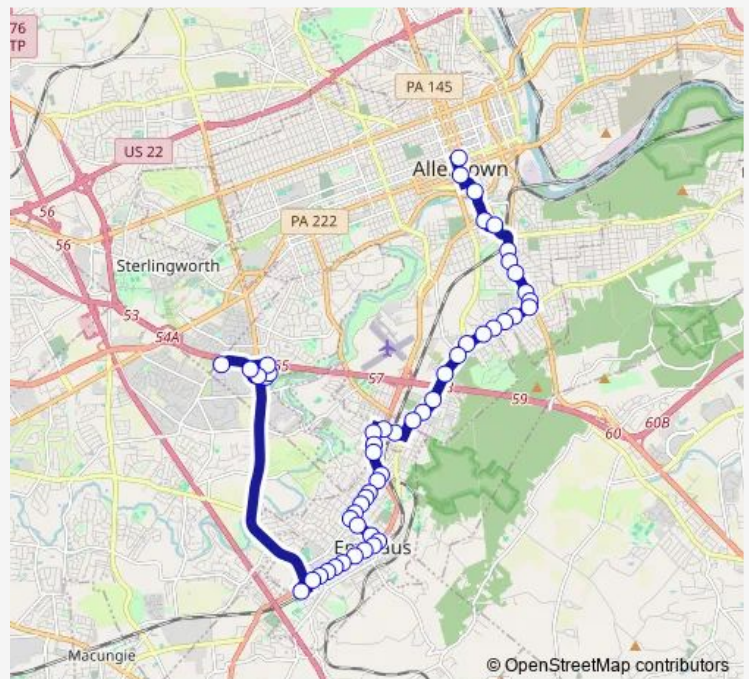

Bus 104 - Emmaus

[Go to website](#)

Direction
 Lvhn Cedar Crest West Lot — ATC - Platform B
 48 stops
[Open route schedule](#)

- Lvhn Cedar Crest West Lot
- Lvhn Cedar Crest 1240 Building
- 1245 Professional Park Sb
- 1255 Professional Park Sb
- 1251 Professional Park Sb
- Weis Emmaus
- Chestnut at Cedar Crest
- Chestnut at 10th EB - Emmaus
- Chestnut at 8th EB - Emmaus
- Chestnut at 7th EB - Emmaus
- Chestnut at 6th EB - Emmaus
- Chestnut at 5th EB - Emmaus
- Chestnut at 4th EB - Emmaus
- 3rd at Main Wb
- 3rd at Ridge Wb
- 3rd at North
- 3rd at Seem Wb
- 3rd at Harrison Nb
- Harrison at 2nd Nb
- Harrison at Keystone Nb
- Harrison at 1st Nb

Route schedule

Lvhn Cedar Crest West Lot — ATC - Platform B

Monday	05:10-21:10
Tuesday	05:10-21:10
Wednesday	05:10-21:10
Thursday	05:10-21:10
Friday	05:10-21:10
Saturday	05:40-21:10
Sunday	08:40-16:40

Route info

Direction: Lvhn Cedar Crest West Lot
 Stops: 48
 Trip Duration: 0 hour 50 min

104 - Emmaus

Harrison at Wenner Nb

Harrison at Beechwood Nb

State at Harrison Nb

Lehigh at Bevin Nb

South Mall Nb

33rd at Berger Eb

Friday 05:45-22:15

Saturday 05:45-22:15

Sunday 09:45-17:45

Route info

Direction: ATC - Platform C

Stops: 51

Trip Duration: 0 hour 41 min

Lehigh at Bevin Sb