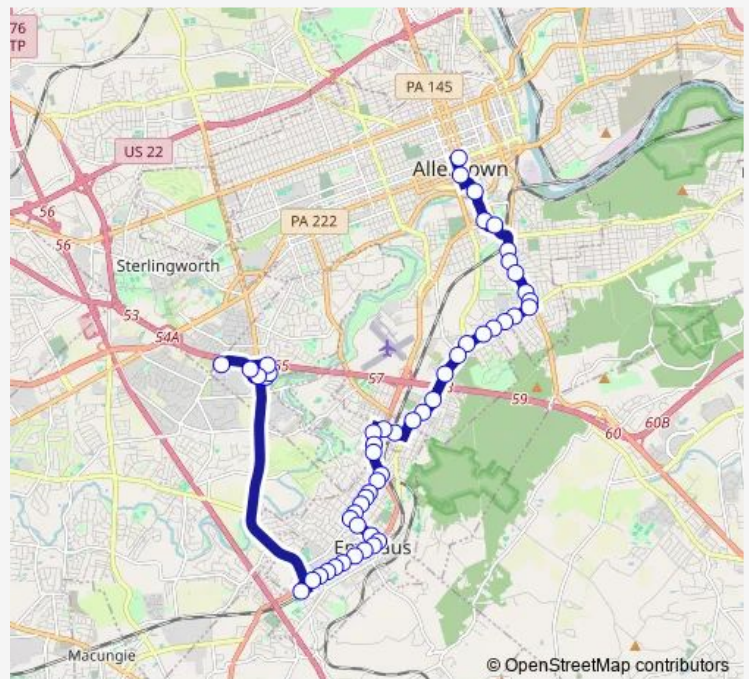

Bus 104 - Emmaus

[Go to website](#)

Direction
 Lvhn Cedar Crest West Lot — ATC - Platform B
 48 stops
[Open route schedule](#)

- Lvhn Cedar Crest West Lot
- Lvhn Cedar Crest 1240 Building
- 1245 Professional Park Sb
- 1255 Professional Park Sb
- 1251 Professional Park Sb
- Weis Emmaus
- Chestnut at Cedar Crest
- Chestnut at 10th EB - Emmaus
- Chestnut at 8th EB - Emmaus
- Chestnut at 7th EB - Emmaus
- Chestnut at 6th EB - Emmaus
- Chestnut at 5th EB - Emmaus
- Chestnut at 4th EB - Emmaus
- 3rd at Main Wb
- 3rd at Ridge Wb
- 3rd at North
- 3rd at Seem Wb
- 3rd at Harrison Nb
- Harrison at 2nd Nb
- Harrison at Keystone Nb
- Harrison at 1st Nb

Route schedule

Lvhn Cedar Crest West Lot — ATC - Platform B

Monday	05:10-21:10
Tuesday	05:10-21:10
Wednesday	05:10-21:10
Thursday	05:10-21:10
Friday	05:10-21:10
Saturday	05:40-21:10
Sunday	08:40-16:40

Route info

Direction: Lvhn Cedar Crest West Lot
 Stops: 48
 Trip Duration: 0 hour 50 min

104 - Emmaus

Harrison at Wenner Nb

Harrison at Beechwood Nb

State at Harrison Nb

Lehigh at Bevin Nb

South Mall Nb

33rd at Berger Eb

Friday 05:45-22:15

Saturday 05:45-22:15

Sunday 09:45-17:45

Route info

Direction: ATC - Platform C

Stops: 51

Trip Duration: 0 hour 41 min

Lehigh at Bevin Sb