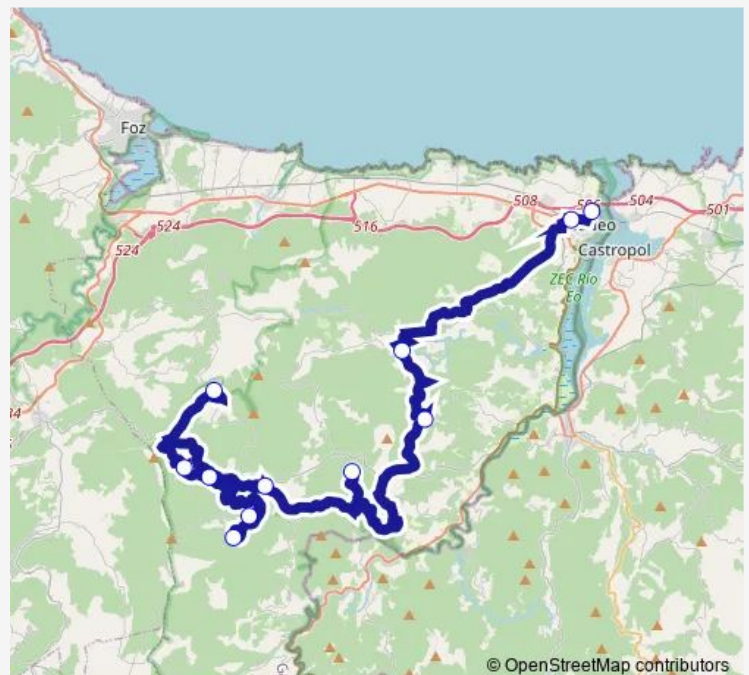

## Route schedule

Mozandeo — Ribadeo E.A.

Monday 07:14

Tuesday 07:14

Wednesday 07:14

Thursday 07:14

Friday 07:14

Saturday —

## Route info

Direction: Mozandeo

Stops: 11

Trip Duration: 1 hour 16 min

© OpenStreetMap contributors

■ XG633018 — Ribadeo E.A.-Mozandeo

**BusMaps**