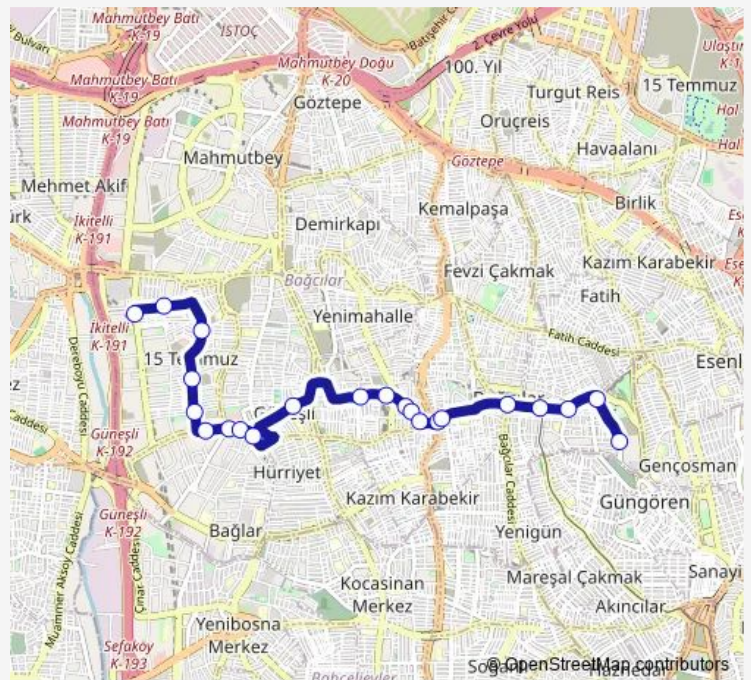

Bus EVREN MAH-BAĞCILAR DEVLET HASTANESİ İncirli - Evren MH. - Bağcılar

[Go to website](#)**Direction**

BASIN TESİSLERİ — BAĞCILAR DEVLET HASTANESİ

22 stops

[Open route schedule](#)

BASIN TESİSLERİ

Kuzu Sk.

YAŞAR ACAR CAMİ

Esenler Caddesi

Ebubekir Cami (Ht1)

Route schedule

BASIN TESİSLERİ — BAĞCILAR DEVLET HASTANESİ

Monday	05:30
Tuesday	05:30
Wednesday	05:30
Thursday	05:30
Friday	05:30
Saturday	05:30
Sunday	07:30

Route info

Direction: BASIN TESİSLERİ

Stops: 22

Trip Duration: 0 hour 20 min

EVREN MAH-BAĞCILAR DEVLET HASTANESİ —
İncirli - Evren MH. - Bağcılar

BusMaps

Direction

BAĞCILAR DEVLET HASTANESİ — BASIN TESİSLERİ

27 stops

[Open route schedule](#)

Saturday 05:30

Sunday 07:30

Route info

Direction: BAĞCILAR DEVLET HASTANESİ

Stops: 27

Trip Duration: 0 hour 22 min

Kuzu Sk.

BASIN TESİSLERİ