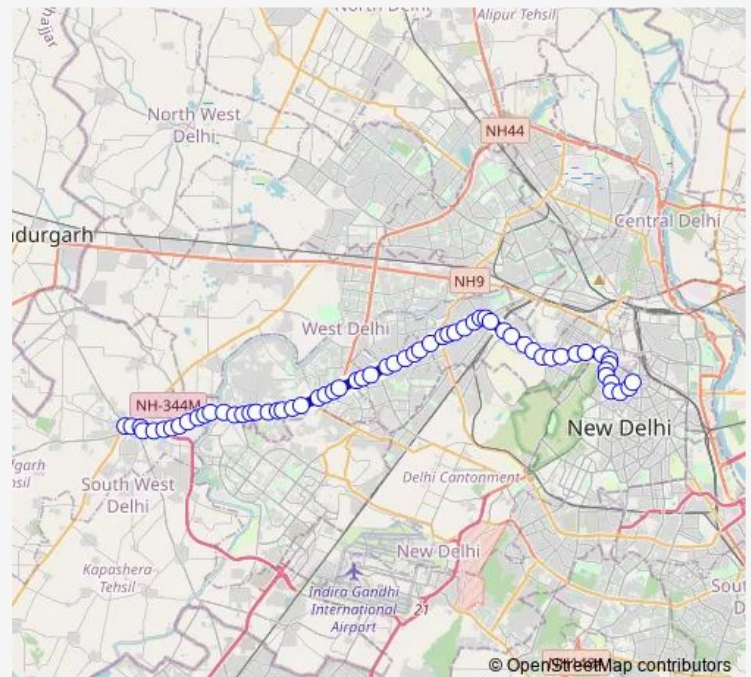

Thursday 07:40-21:50

Friday 07:40-21:50

Saturday 07:40-21:50

Sunday 07:40-21:50

Route info

Direction: Najafgarh Terminal

Stops: 62

Trip Duration: 1 hour 47 min