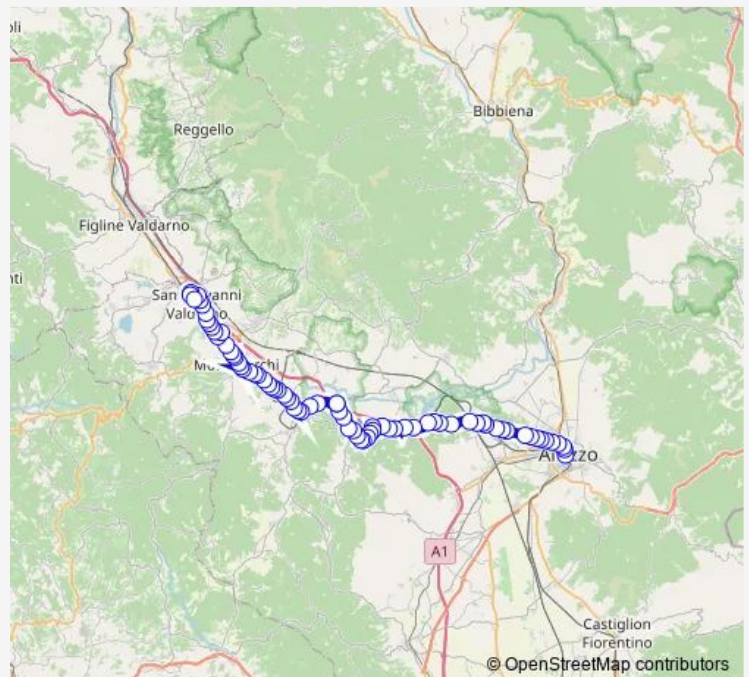

Bus Si330 Arezzo-Montevarchi-S.Giovanni Valdarno-Figline Valdarno-Firenze

[Go to website](#)

Direction

Poggio Bagnoli — (Tmp) Vecchia Autostazione Montevarchi

25 stops

[Open route schedule](#)

Poggio Bagnoli

Loc. Poggio Bagnoli Nc.139

Via Terresi

Casa Chini

Malafrasca Ritorno

Casa Cantoniera

Bv. Migliarina

Levane Dopo Ristorante La Querce

Loc. Levane Nc.43

Levane Centro

Levane Coop

Levane

Levane Cimitero

Mulino

Vivaio Becattini

Prada Stab.Via Aretina Di Fr.552/556

Pellettieri D'Italia-Prada

Loc. Levanella Nc. 269

Lo Scambio

Via Marconi Di Fr. Conc. Ford Di Mella

Route schedule

Poggio Bagnoli — (Tmp) Vecchia Autostazione Montevarchi

Monday 07:13

Tuesday —

Wednesday 07:13

Thursday 07:13

Friday 07:13

Saturday 07:13

Sunday —

Route info

Direction: Poggio Bagnoli

Stops: 25

Trip Duration: 0 hour 17 min