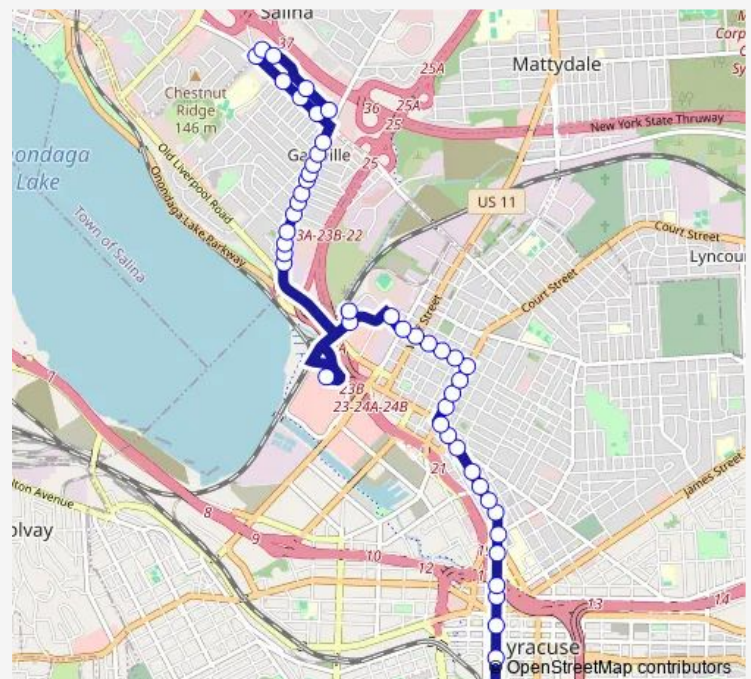

Buckley Rd & Libby St

Buckley Rd & Ray St

Buckley Rd & Drexler St

Buckley Rd & Pleasantview Dr

Buckley Rd & Glendale Ave

Buckley Rd & Fairmount Ave

Buckley Rd & Ferncliff Ave

Buckley Rd & Beechwood Ave

Buckley Rd & Ridge Ave

Buckley Rd & Russell Ave

Buckley Rd & Cadenza Ln

Route schedule

Electronics Park & Limestone Dr — B14

Monday	06:55-00:10 ⁺¹
Tuesday	06:55-00:10 ⁺¹
Wednesday	06:55-00:10 ⁺¹
Thursday	06:55-00:10 ⁺¹
Friday	06:55-00:10 ⁺¹
Saturday	06:55-00:10 ⁺¹
Sunday	06:55-00:10 ⁺¹

Route info

Direction: Electronics Park & Limestone Dr

Stops: 53

Trip Duration: 0 hour 35 min

Sy 16 — North Salina St - Buckley Rd

Buckley Rd & Deborah Dr

Buckley Rd & Old Liverpool Rd

Destiny Usa

Regional Transportation Center

NBT Bank Pkwy & Walsh Cir

NBT Bank Pkwy & Tex Simone Dr

Tex Simone Dr & Hiawatha Blvd

1st North St & Wolf St

1st North St & Lemoyne Ave

1st North St & Bear St

1st North St & Turtle St