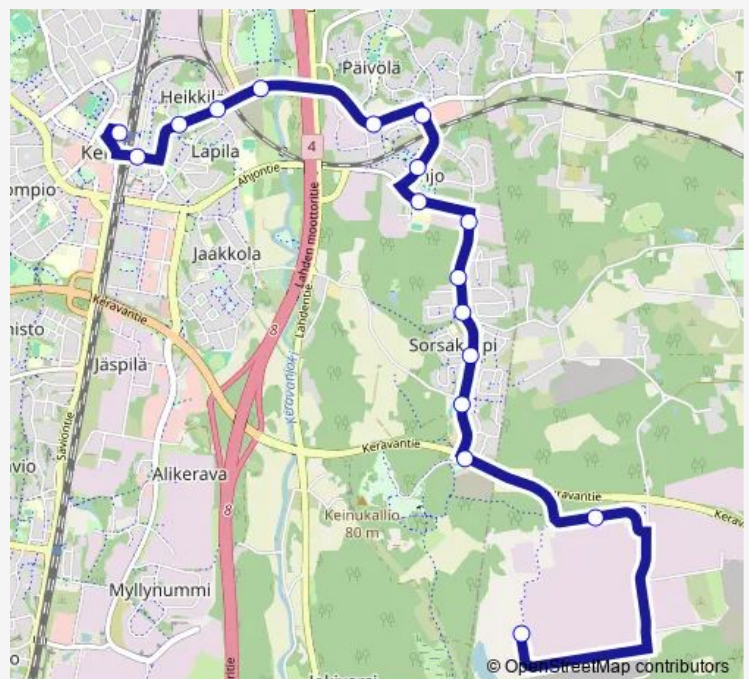

Regional Bus Service 978k Bastukärr-Sorsakorpi-Keravan asema

[Go to website](#)

Direction

Inex Pt — Keravan asema

18 stops

[Open route schedule](#)

- Inex Pt
- Rahtiraitti
- Bastukärr
- Keinukalliontie
- Levonmäentie
- Auratie
- Sorsakorventie
- Sysitie
- Terästie
- Ahjon koulu
- Moukaritie
- Etelä-Kaskela
- Päivölä
- Kivisilta
- Kotopellonkatu
- Porvoonkatu
- Asemansilta
- Keravan asema

Route schedule

Inex Pt — Keravan asema

Monday	09:30-14:32
Tuesday	16:35-21:34
Wednesday	15:33-18:34
Thursday	22:34
Friday	05:46-13:35
Saturday	09:02-22:33
Sunday	05:40-21:33

Route info

Direction: Inex Pt

Stops: 18

Trip Duration: 0 hour 17 min

■ 978k — Bastukärr-Sorsakorpi-Keravan asema

Direction

Keravan asema — Inex Pt

18 stops

[Open route schedule](#)

Keravan asema

Asemansilta

Sunday 06:07-21:11

Route info

Direction: Keravan asema

Stops: 18

Trip Duration: 0 hour 18 min

978k Regional Bus Service time schedules and route maps are available in an offline PDF at busmaps.com. Use the busmaps.com website to see live bus times, train schedule or subway schedule, and step-by-step directions for all public transit in Kerava