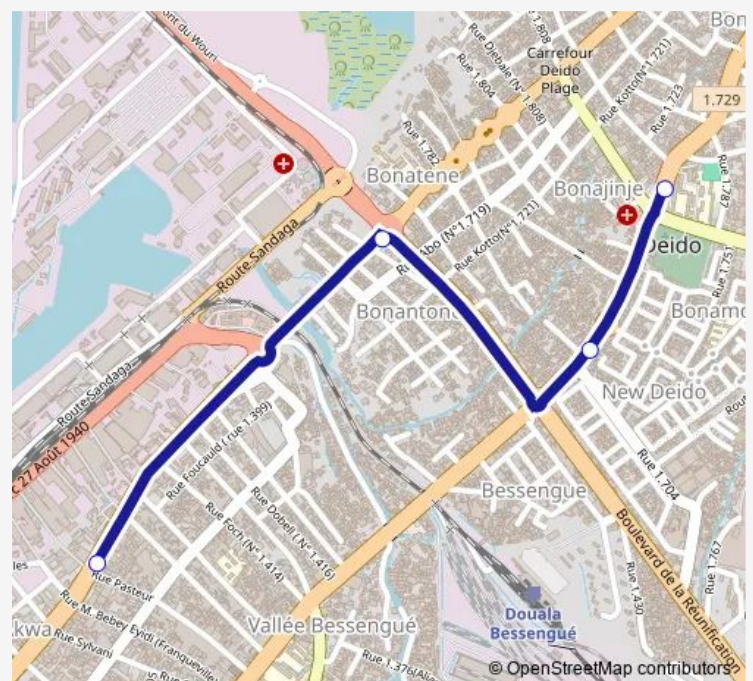

### Direction

Immeuble Socar — École Publique Deïdo

4 stops

[Open route schedule](#)

Immeuble Socar

Total, Rond Point Deïdo

Boulangerie Coaf

École Publique Deïdo

### Route schedule

Immeuble Socar — École Publique Deïdo

Monday	10:32
Tuesday	10:32
Wednesday	10:32
Thursday	10:32
Friday	10:32
Saturday	10:32
Sunday	10:32

### Route info

Direction: Immeuble Socar

Stops: 4

Trip Duration: 0 hour 12 min

Immeuble Socar to Carrefour Ecole Publique via Bessengue

Communal Taxi Service time schedules and route maps are available in an offline PDF at [busmaps.com](https://busmaps.com). Use the [busmaps.com](https://busmaps.com) website to see live bus times, train schedule or subway schedule, and step-by-step directions for all public transit in Douala