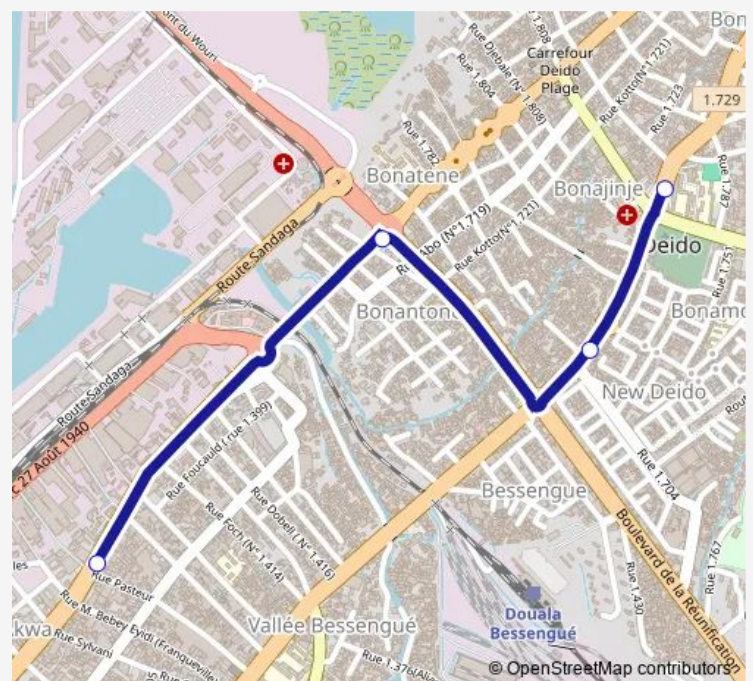

Communal Taxi Service Immeuble Socar to Carrefour Ecole Publique via Bessengue

[Go to website](#)

Direction

Immeuble Socar — École Publique Deïdo

4 stops

[Open route schedule](#)

Immeuble Socar

Total, Rond Point Deïdo

Boulangerie Coaf

École Publique Deïdo

Route schedule

Immeuble Socar — École Publique Deïdo

Monday	10:32
Tuesday	10:32
Wednesday	10:32
Thursday	10:32
Friday	10:32
Saturday	10:32
Sunday	10:32

Route info

Direction: Immeuble Socar

Stops: 4

Trip Duration: 0 hour 12 min

Immeuble Socar to Carrefour Ecole Publique via Bessengue

Communal Taxi Service time schedules and route maps are available in an offline PDF at busmaps.com. Use the busmaps.com website to see live bus times, train schedule or subway schedule, and step-by-step directions for all public transit in Douala