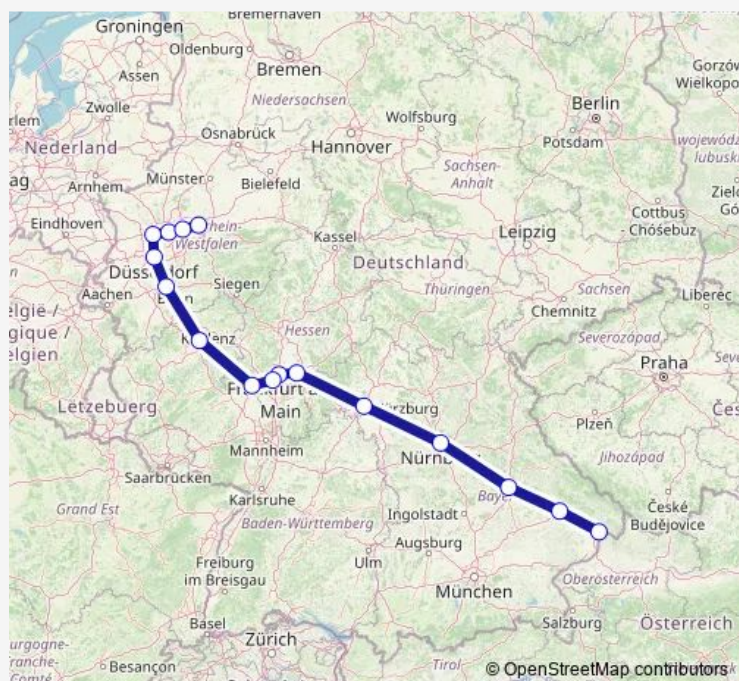

Regensburg Hbf

Nürnberg Hbf

Würzburg Hbf

Aschaffenburg Hbf

Hanau Hbf

Frankfurt(Main)Hbf

Route schedule

Passau, Hbf — Frankfurt(Main)Hbf

Monday	—
Tuesday	19:37
Wednesday	19:37
Thursday	19:37
Friday	19:37
Saturday	19:37
Sunday	19:37

Route info

Direction: Passau, Hbf

Stops: 8

Trip Duration: 4 hour 14 min

ICE 91

Direction

Passau, Hbf — Dortmund Hbf