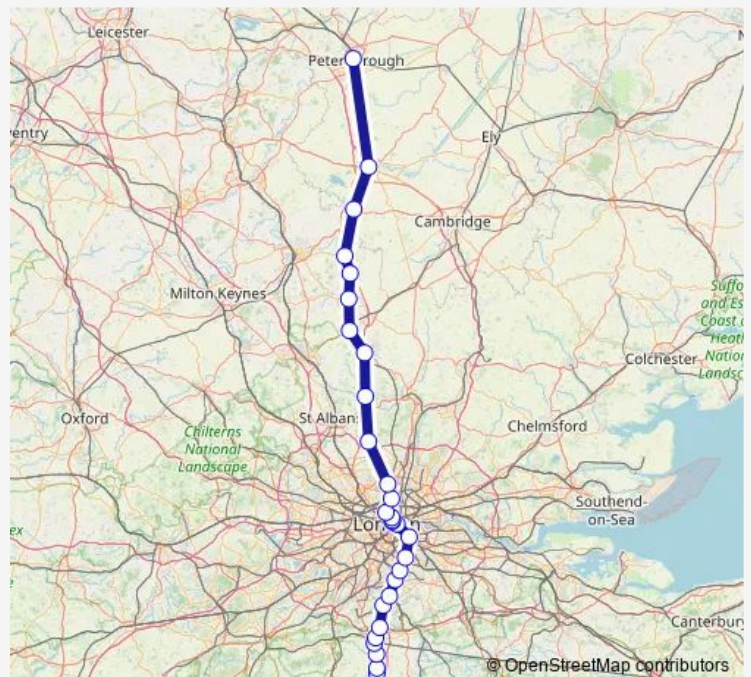

## Rail TI:Tbd->Pbo TL train service from TBD to Pbo

[Go to website](#)

### Route schedule

Three Bridges — Peterborough

Monday 06:07

Tuesday 06:07

Wednesday 06:07

Thursday 06:07

Friday 06:07

Saturday —

### Route info

Direction: Three Bridges

Stops: 30

Trip Duration: 2 hour 28 min

■ TI:Tbd->Pbo — TL train service from TBD to Pbo

Welwyn Garden City

Stevenage

Hitchin