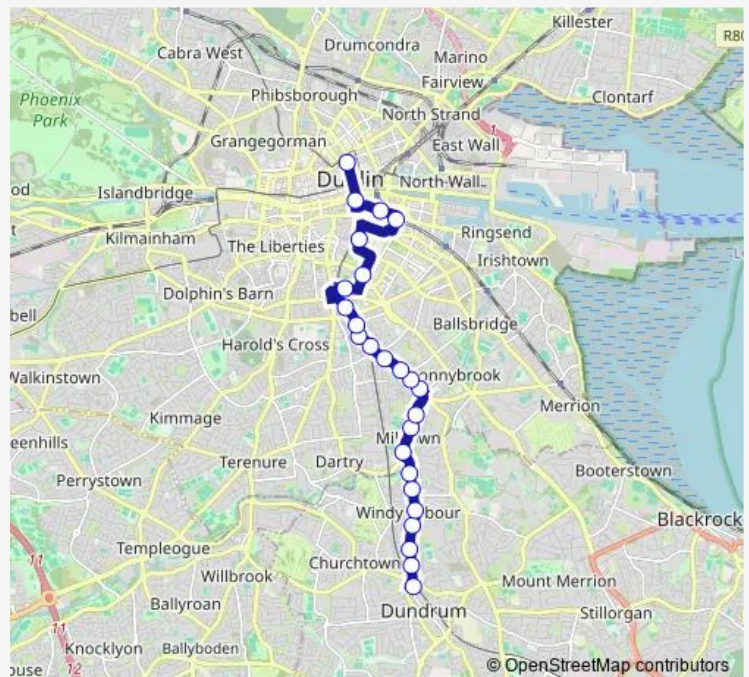

### Route schedule

Dundrum Luas — O'Connell Street Upper

Monday 06:35-07:25

Tuesday 06:35-07:25

Wednesday 06:35-07:25

Thursday 06:35-07:25

Friday 06:35-07:25

Saturday —

### Route info

Direction: Dundrum Luas

Stops: 25

Trip Duration: 0 hour 33 min

44d — Dundrum - Ocs

Pearse Station

Shaw Street

Westmoreland Street

## Route info

Direction: O'Connell Street Lower

Stops: 26

Trip Duration: 0 hour 45 min

44d Bus time schedules and route maps are available in an offline PDF at [busmaps.com](https://busmaps.com). Use the [busmaps.com](https://busmaps.com) website to see live bus times, train schedule or subway schedule, and step-by-step directions for all public transit in Dublin