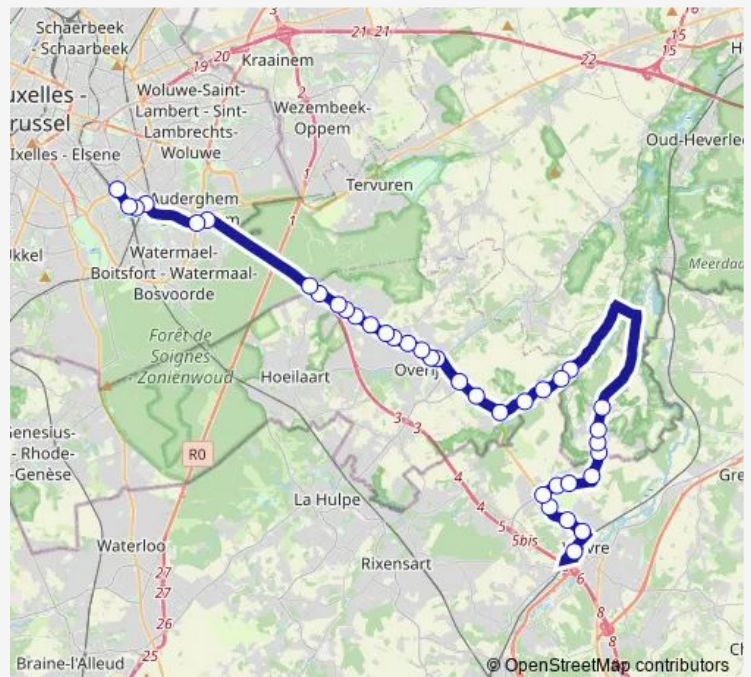

Overijse Kerk

Route schedule

Waver Station perron 9 — Elsene Etterbeek Station

Monday 06:06-20:06

Tuesday 06:06-20:06

Wednesday —

Thursday 06:06-20:06

Friday 06:06-20:06

Saturday 09:03-16:03

Sunday —

Route info

Direction: Waver Station perron 9

Stops: 37

Trip Duration: 1 hour 0 min

R75 — Waver - Ottenburg - Overijse - Etterbeek

Overijse Solheide

Overijse Jezus-Eik Kerk

Oudergem U.L.B. Tuin Massart

Oudergem Herrmann-Debroux

Oudergem Delta

Elsene Triomf

Elsene Fraiteur

Elsene Etterbeek Station

Direction