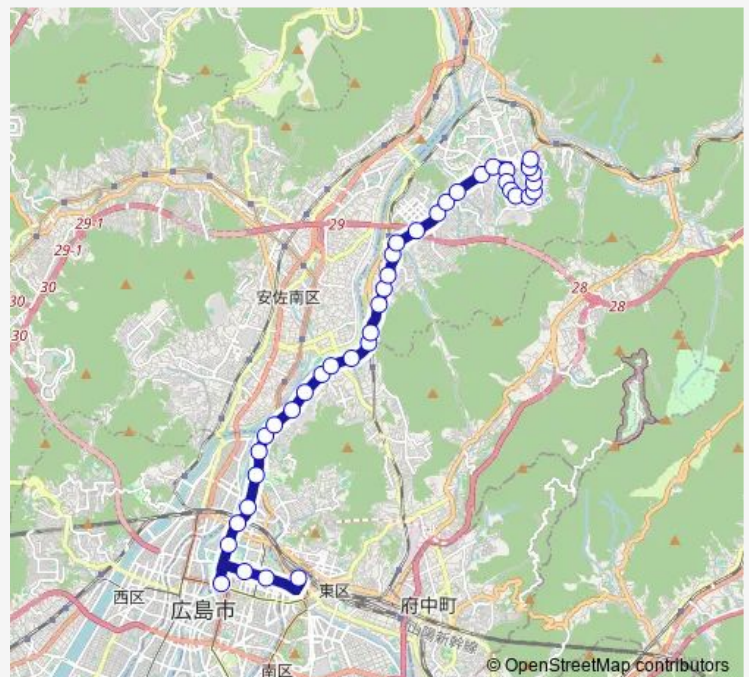

Thursday 07:40-21:28

Friday 07:40-21:28

Saturday 07:34-21:28

Sunday 07:34-21:28

Route info

Direction: 広島駅

Stops: 39

Trip Duration: 0 hour 55 min