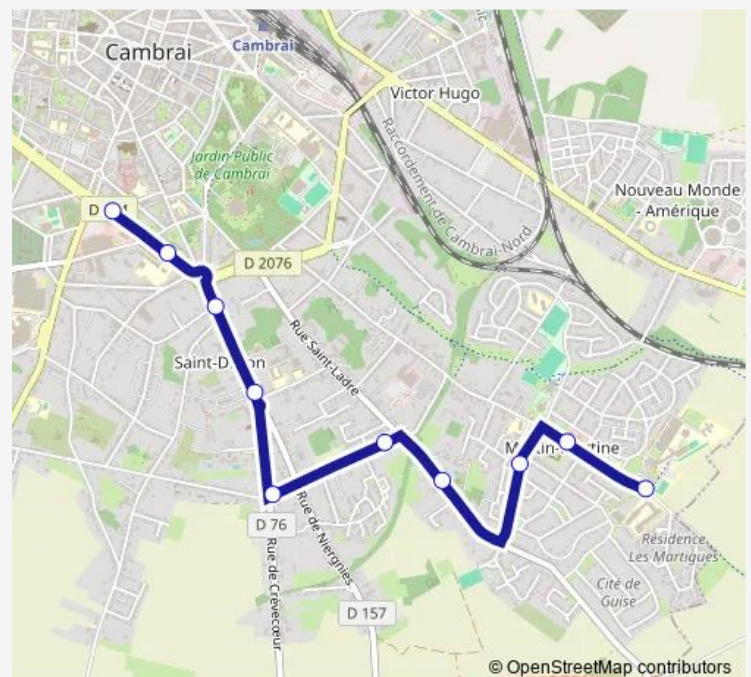

Cambrai - Bastion

Cambrai - St Druon

Cambrai - Floréal

Cambrai - Culbute

Cambrai - Trianon

Cambrai - Esnes

Cambrai - Thuilliez

Cambrai - Lycée Blériot

Route schedule

Cambrai - Station Bus (Quai G) — Cambrai - Lycée Blériot

Monday 07:45

Tuesday 07:45

Wednesday 07:45

Thursday 07:45

Friday 07:45

Saturday —

Sunday —

Route info

Direction: Cambrai - Station Bus (Quai G)

Stops: 10

Trip Duration: 0 hour 15 min

S90 — St-Druon - Lamartine

BusMaps

Direction

Cambrai - Bastion — Cambrai - Lamartine

8 stops

[Open route schedule](#)

Cambrai - Bastion

Cambrai - St Druon

Cambrai - Floréal

Cambrai - Culbute

Cambrai - Trianon