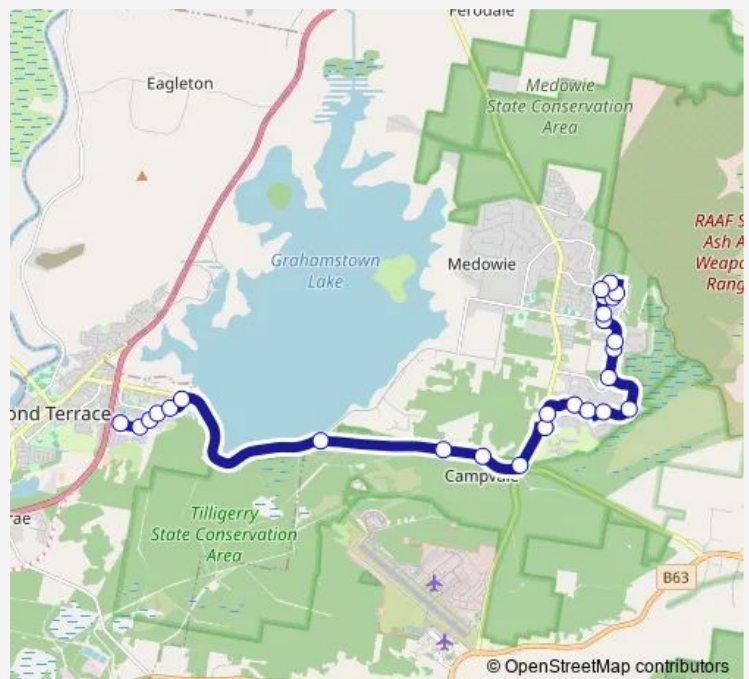

James Rd Opp Boyd Bvd

66 James Rd

James Rd Opp Windeyer Cl

Kindlebark Dr Opp Rosewood Dr

Kindlebark Dr At Tea Tree Dr

Route schedule

Irrawong High School Bus Bay Mt Hall Rd — Coachwood Dr After Tupelo St

Monday 15:23

Tuesday 15:23

Wednesday 14:40

Thursday 15:23

Friday 15:23

Saturday —

Sunday —

Route info

Direction: Irrawong High School Bus Bay Mt Hall Rd

Stops: 26

Trip Duration: 0 hour 30 min

2434 — Irrawong HS to Kindlebark

Laurina St After Kindlebark Dr

Laurina St Opp Le Mottee Cl

Laurina St At Hakea Pde

Coachwood Dr After Laurina St

Coachwood Dr After Tupelo St