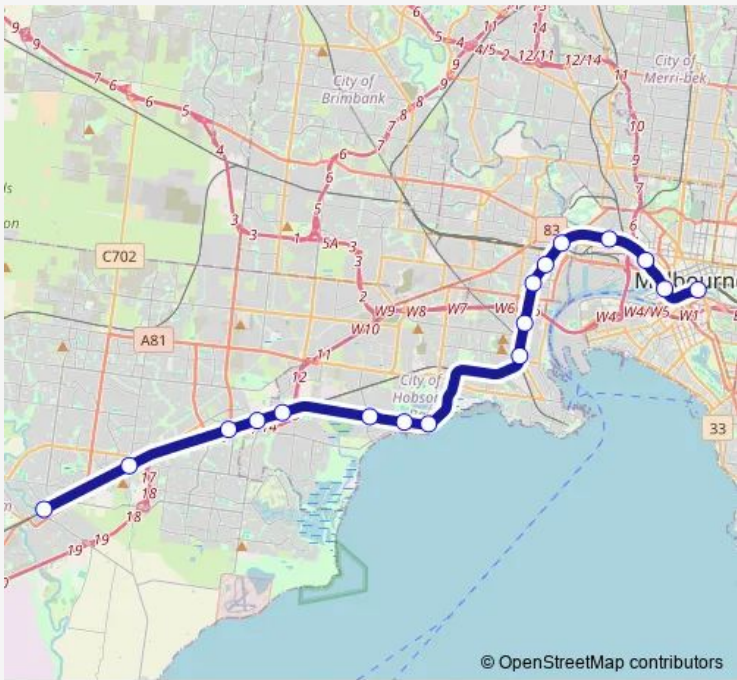

Rail Werribee Werribee - City

[Go to website](#)

Direction
 Werribee Railway Station (Werribee) — Flinders Street Railway Station (Melbourne City)
 10 stops
[Open route schedule](#)

- Werribee Railway Station (Werribee)
- Hoppers Crossing Railway Station (Hoppers Crossing)
- Williams Landing Railway Station (Williams Landing)
- Aircraft Railway Station (Laverton)
- Laverton Railway Station (Laverton)
- Newport Railway Station (Newport)
- Footscray Railway Station (Footscray)
- North Melbourne Railway Station (West Melbourne)
- Southern Cross Railway Station (Melbourne City)
- Flinders Street Railway Station (Melbourne City)

Route schedule
 Werribee Railway Station (Werribee) — Flinders Street Railway Station (Melbourne City)

Monday	19:37
Tuesday	19:37
Wednesday	19:37
Thursday	05:19-19:37
Friday	11:39
Saturday	—
Sunday	—

Route info
 Direction: Werribee Railway Station (Werribee)
 Stops: 10
 Trip Duration: 0 hour 39 min

Direction

Flinders Street Railway Station (Melbourne City) — Werribee Railway Station (Werribee)

17 stops

[Open route schedule](#)

Flinders Street Railway Station (Melbourne City)

Southern Cross Railway Station (Melbourne City)