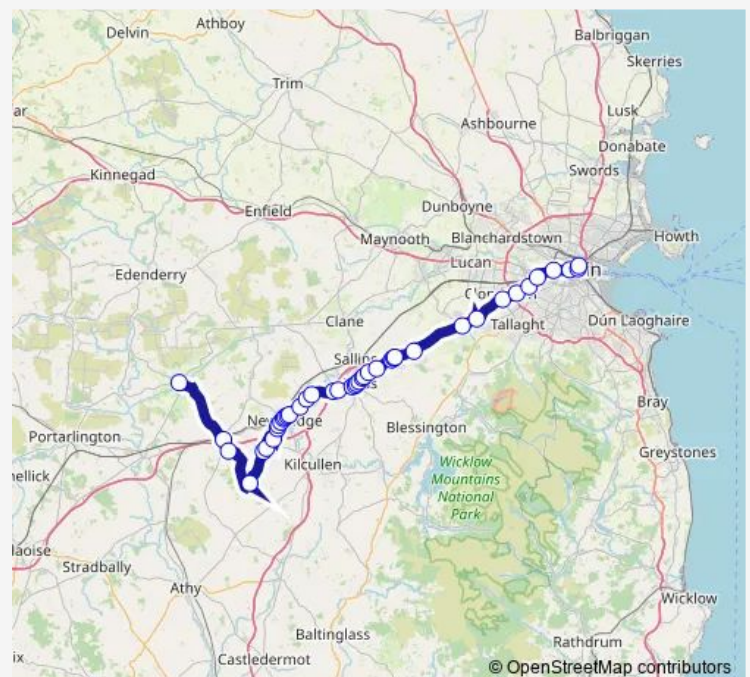

Thursday 09:41

Friday 09:41

Saturday 09:35

Sunday —

Route info

Direction: Rathangan

Stops: 41

Trip Duration: 2 hour 41 min