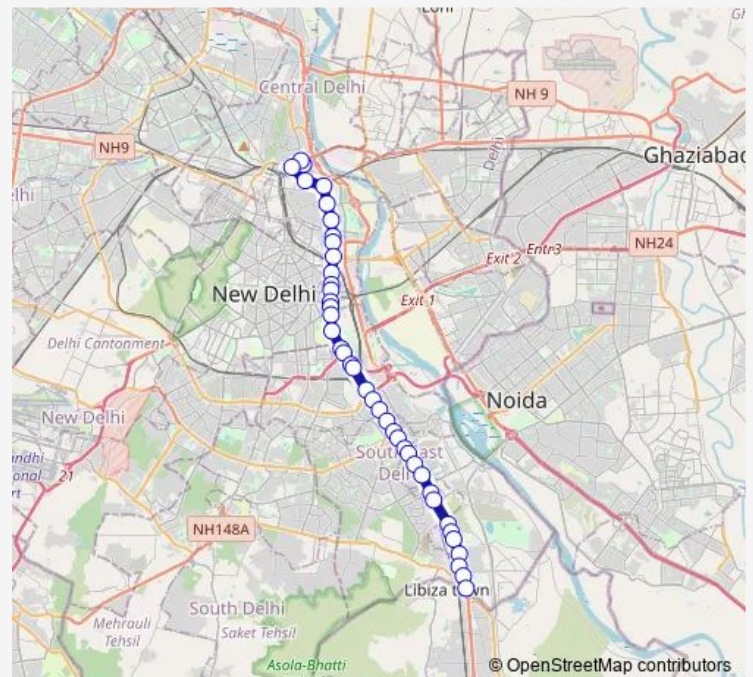

Nizamuddin Extension

Bhogal (Jungpura)

Bhogal

Route schedule

Isbt Kashmere Gate Terminal — Badarpur Border (T)

Monday 05:40-21:58

Tuesday 05:40-21:58

Wednesday 05:40-21:58

Thursday 05:40-21:58

Friday 05:40-21:58

Saturday 05:40-21:58

Sunday 05:40-21:58

Route info

Direction: Isbt Kashmere Gate Terminal

Stops: 40

Trip Duration: 1 hour 29 min

405aup

BusMaps

Ashram (Hari Nagar)

Ashram Chowk

Mata Mandir New Friends Colony

Ishwar Nagar

Kalka Ji Crossing

Sukhdev Vihar Depot