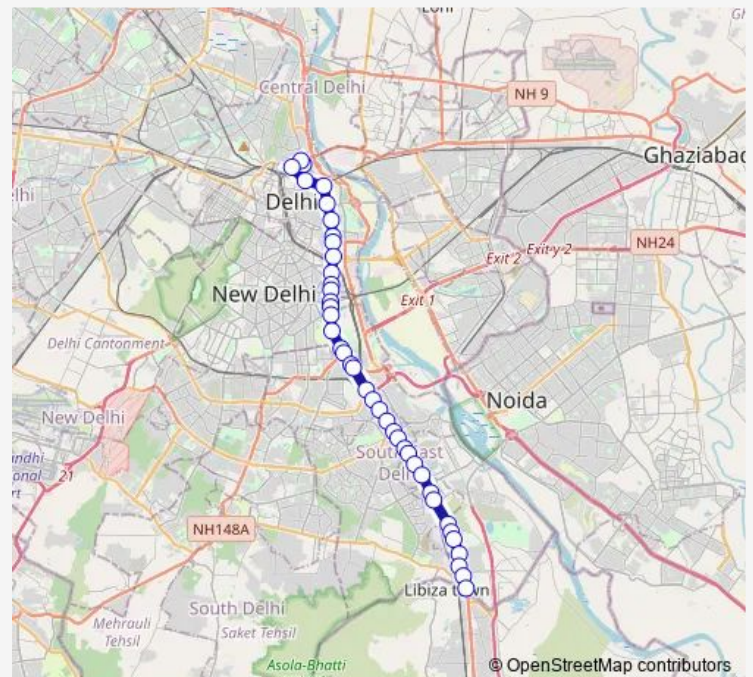

Nizamuddin Extension

Bhogal (Jungpura)

Bhogal

Route schedule

Isbt Kashmere Gate Terminal — Badarpur Border (T)

Monday 05:40-21:58

Tuesday 05:40-21:58

Wednesday 05:40-21:58

Thursday 05:40-21:58

Friday 05:40-21:58

Saturday 05:40-21:58

Sunday 05:40-21:58

Route info

Direction: Isbt Kashmere Gate Terminal

Stops: 40

Trip Duration: 1 hour 29 min

405aup

BusMaps

Ashram (Hari Nagar)

Ashram Chowk

Mata Mandir New Friends Colony

Ishwar Nagar

Kalka Ji Crossing

Sukhdev Vihar Depot