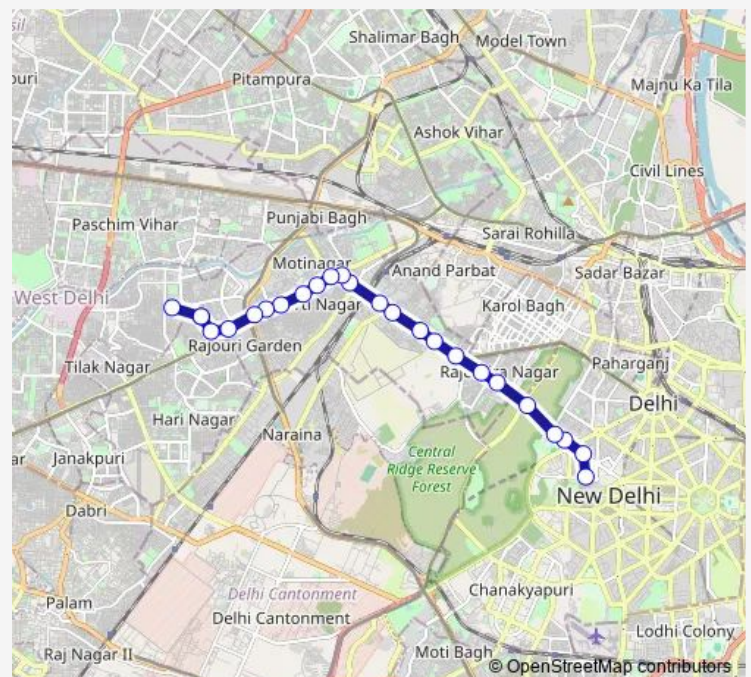

Thursday 08:55-18:15

Friday 08:55-18:15

Saturday 08:55-18:15

Sunday 08:55-18:15

Route info

Direction: Kendriya Terminal (Church Road)

Stops: 25

Trip Duration: 0 hour 47 min