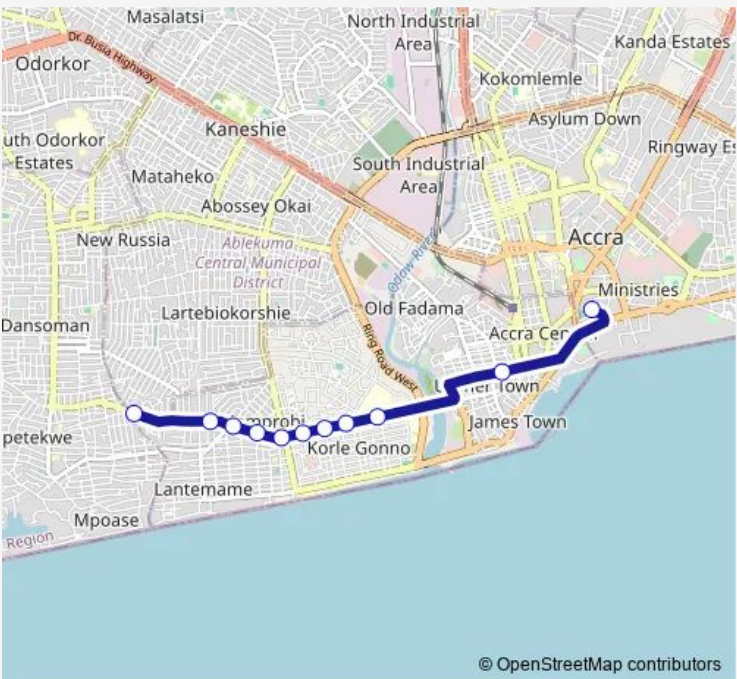

Bus 520A Accra New Tema Station to Camara Station

[Go to website](#)

**Direction**  
 Terminal Accra New Tema Station — Terminal Camara Station  
 11 stops  
[Open route schedule](#)

- Terminal Accra New Tema Station
- Attor Quashie
- Korle Bu
- Korle Bu Lorry Station
- Awoste Kojo
- Plaza 149
- Shell Filing Station 463
- Rainbow
- Methodist 236
- Akoshie
- Terminal Camara Station

Route schedule  
 Terminal Accra New Tema Station — Terminal Camara Station

Monday	12:55
Tuesday	12:55
Wednesday	12:55
Thursday	12:55
Friday	12:55
Saturday	12:55
Sunday	12:55

**Route info**  
 Direction: Terminal Accra New Tema Station  
 Stops: 11  
 Trip Duration: 0 hour 59 min

520A Bus time schedules and route maps are available in an offline PDF at [busmaps.com](https://busmaps.com). Use the [busmaps.com](https://busmaps.com) website to see live bus times, train schedule or subway schedule, and step-by-step directions for all public transit in Accra