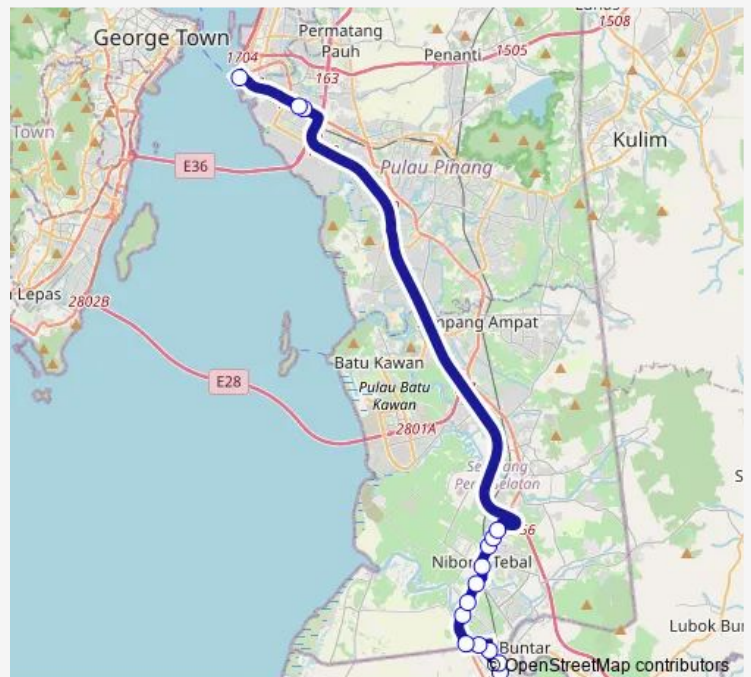

Tuesday 06:00-21:15

Wednesday 06:00-21:15

Thursday 06:00-21:15

Friday 06:00-21:15

Saturday 06:30-21:10

Sunday 06:30-21:10

Route info

Direction: Hentian Raya Parit Buntar

Stops: 15

Trip Duration: 1 hour 0 min

Eb80

BusMaps

Direction

(M1) Penang Sentral — Hentian Raya Parit Buntar

17 stops

[Open route schedule](#)