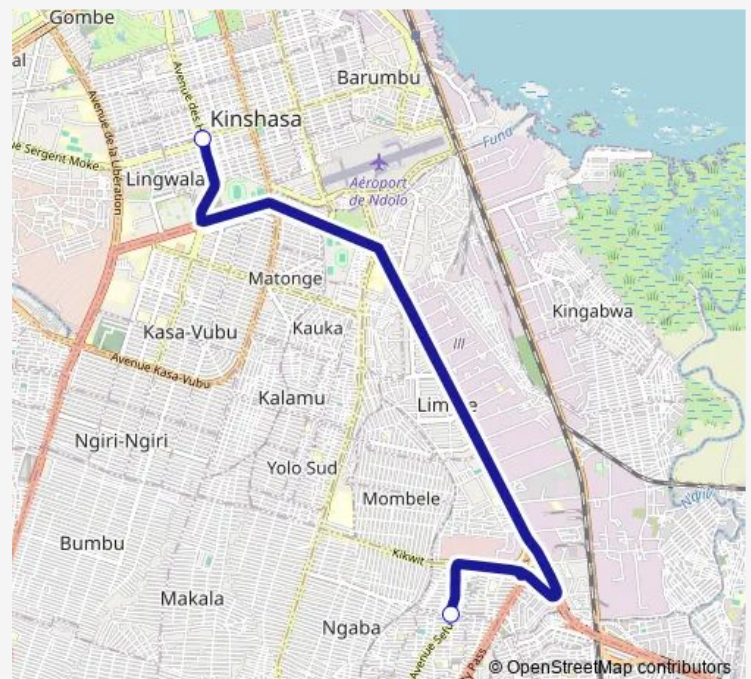

### Direction

unknown — unknown

2 stops

[Open route schedule](#)

unknown

unknown

### Route schedule

unknown — unknown

Monday 16:02

Tuesday 16:02

Wednesday 16:02

Thursday 16:02

Friday 16:02

Saturday —

### Route info

Direction: unknown

Stops: 2

Trip Duration: 0 hour 18 min

■ Huilerie\_ TO \_ Super Lemba

**Direction**

unknown — unknown

6 stops