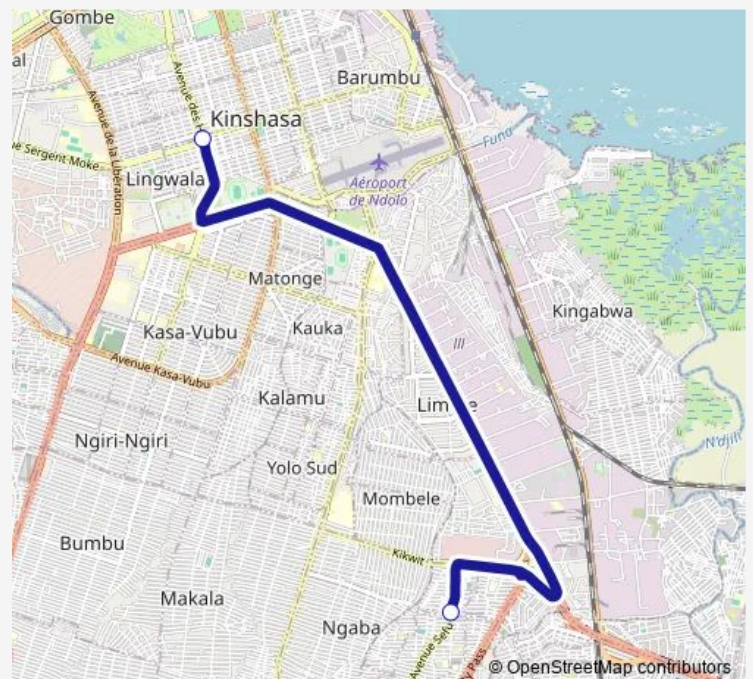

### Direction

unknown — unknown

2 stops

[Open route schedule](#)

unknown

unknown

### Route schedule

unknown — unknown

Monday 16:02

Tuesday 16:02

Wednesday 16:02

Thursday 16:02

Friday 16:02

Saturday —

### Route info

Direction: unknown

Stops: 2

Trip Duration: 0 hour 18 min

■ Huilerie\_ TO \_ Super Lemba

**Direction**

unknown — unknown

6 stops