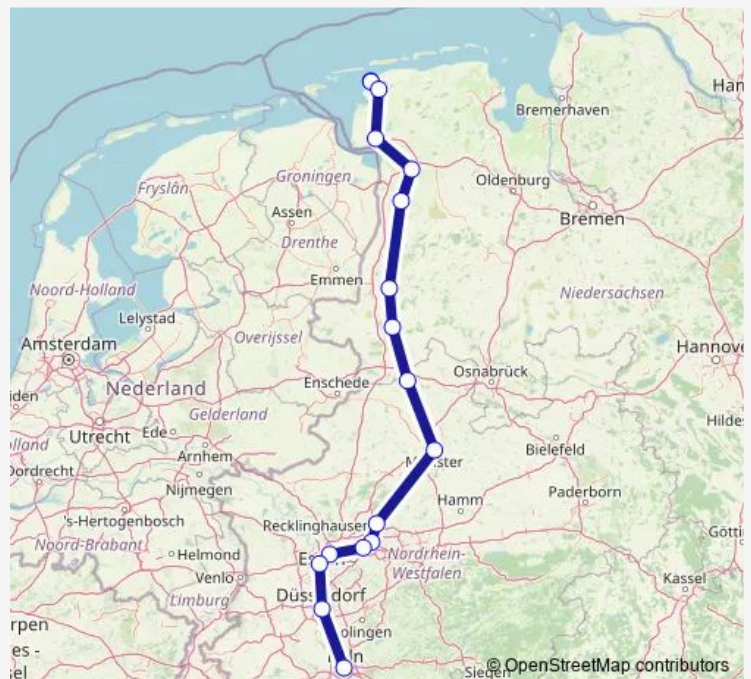

Duisburg Hbf

Oberhausen Hbf

Gelsenkirchen Hbf

Wanne-Eickel Hbf

Dortmund Hbf

Route schedule

Köln Hbf — Dortmund Hbf

Monday —

Tuesday —

Wednesday —

Thursday —

Friday —

Saturday 15:46

Sunday —

Route info

Direction: Köln Hbf

Stops: 7

Trip Duration: 1 hour 22 min

■ IC 35

Direction

Emden Außenhafen — Köln Hbf

15 stops

[Open route schedule](#)

Emden Außenhafen

Emden Hbf

Leer(Ostfriesl)

Papenburg(Ems)

Meppen

Lingen(Ems)

Rheine

Münster(Westf)Hbf

Recklinghausen Hbf