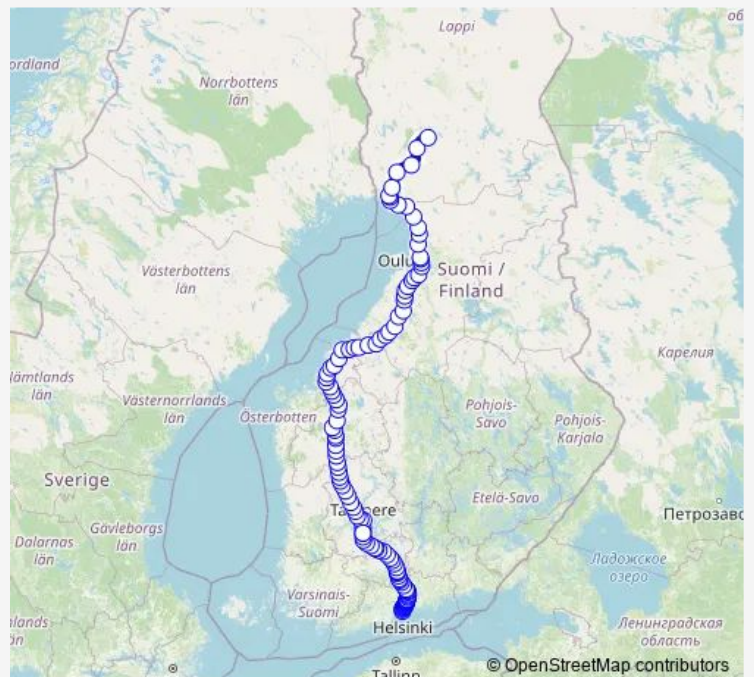

Long Distance Trains IC 35 Helsinki - Rovaniemi

[Go to website](#)

Direction

undefined — undefined

0 stops

[Open route schedule](#)

Route schedule

undefined — undefined

Monday —

Tuesday —

Wednesday —

Thursday 05:03

Friday 05:03

Saturday —

Sunday —

Route info

Direction:

Stops: 0

Trip Duration: — min

■ IC 35 — Helsinki - Rovaniemi