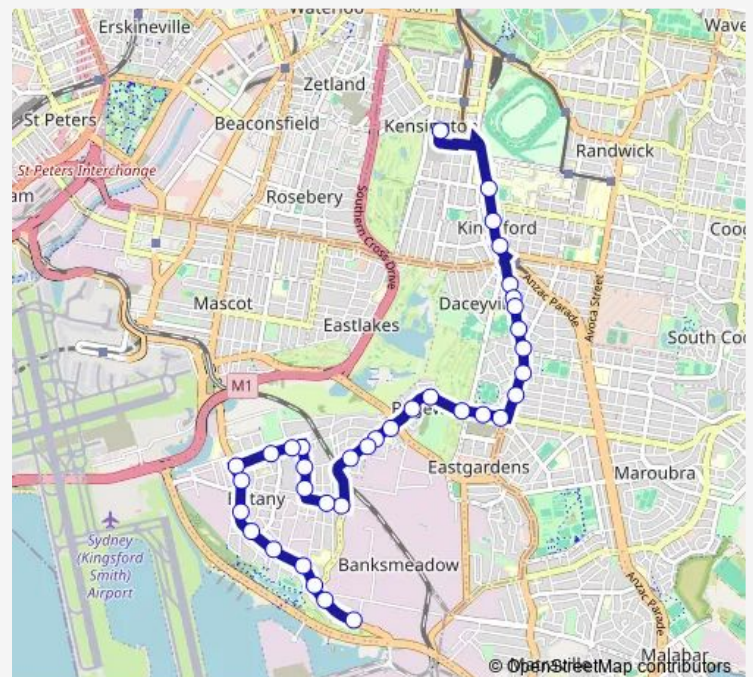

### Route schedule

Our Lady Of The Rosary Primary School, Kensington Rd  
— Botany Rd At Exell St

Monday	15:18
Tuesday	15:18
Wednesday	15:18
Thursday	14:40-15:18
Friday	15:18
Saturday	—
Sunday	—

### Route info

Direction: Our Lady Of The Rosary Primary School, Kensington Rd

Stops: 36

Trip Duration: 0 hour 35 min

Swinbourne St At Stephen Rd

Swinbourne St At Trevelyn St

William St Opp Hambly St

William St Opp Morgan St

William St At Banksia St

Banksia St Before Jasmine St

Banksia St Before Daniel St

Banksia St At Botany Rd

Botany Rd Before Hastings St

Botany Rd Opp Mcfadyen St

Botany Rd After Cranbrook St

Botany Rd Opp Livingstone Av