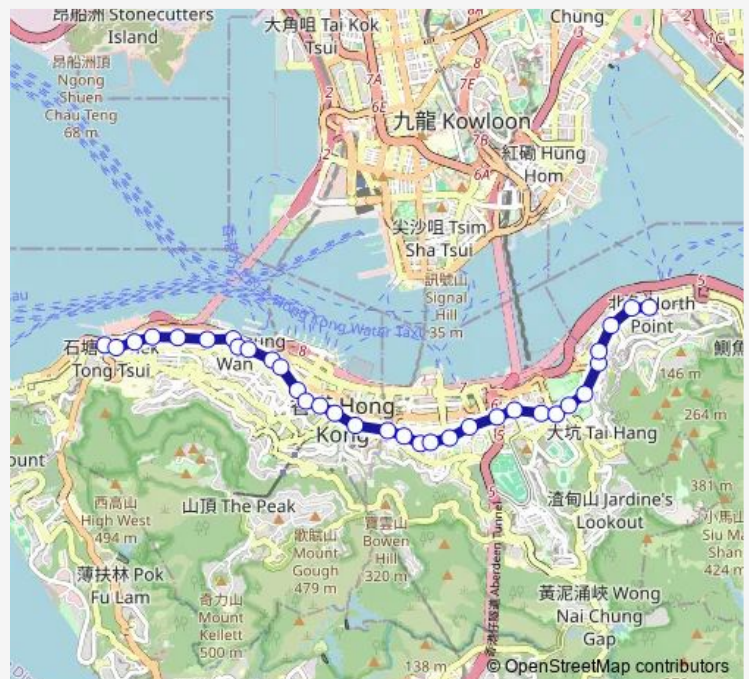

DES Voeux Road Central (Pedder Street) (East Bound)

DES Voeux Road Central (ICE House Street) (East Bound)

DES Voeux Road Central (Bank Street) (East Bound)

Queensway (Murray Road) (East Bound)

Queensway (Admiralty MTR Station) (East Bound)

Monday 06:00

Tuesday 06:00

Wednesday 06:00

Thursday 06:00

Friday 06:00

Saturday 06:00

Sunday 06:00

Route info

Direction: Whitty Street (Shek Tong Tsui) Terminus

Stops: 33

Trip Duration: 0 hour 52 min

■ North Point - Shek Tong Tsui (\$2 FOR Joyyou Card Holder Aged 60 TO 64)

Johnston Road (Fleming Road) (East Bound)

Wednesday 07:00

Thursday 07:00

Friday 07:00

Saturday 07:00

Sunday 07:00

Route info

Direction: North Point Terminus

Stops: 33