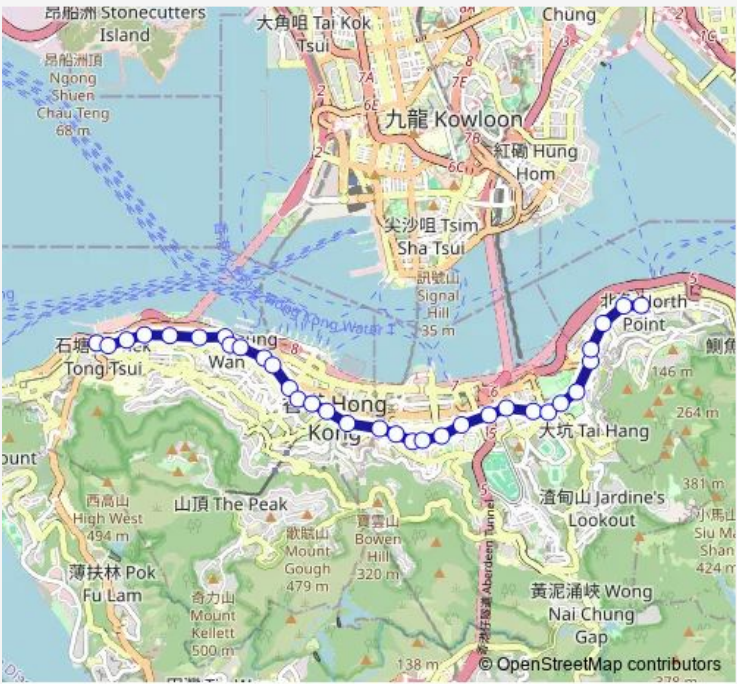

- WHITTY STREET (SHEK TONG TSUI) TERMINUS
- DES VOEUX ROAD WEST (WHITTY STREET) (EAST BOUND)
- DES VOEUX ROAD WEST (WATER STREET) (EAST BOUND)
- DES VOEUX ROAD WEST (WESTERN STREET) (EAST BOUND)
- DES VOEUX ROAD WEST (EASTERN STREET) (EAST BOUND)
- DES VOEUX ROAD WEST (QUEEN STREET) (EAST BOUND)
- CONNAUGHT ROAD WEST (MACAU FERRY TERMINAL) (EAST BOUND)
- WESTERN MARKET TERMINUS
- DES VOEUX ROAD CENTRAL (HILLIER STREET) (EAST BOUND)
- DES VOEUX ROAD CENTRAL (GILMAN STREET) (EAST BOUND)
- DES VOEUX ROAD CENTRAL (JUBILEE STREET) (EAST BOUND)
- DES VOEUX ROAD CENTRAL (PEDDER STREET) (EAST BOUND)
- DES VOEUX ROAD CENTRAL (ICE HOUSE STREET) (EAST BOUND)
- DES VOEUX ROAD CENTRAL (BANK STREET) (EAST BOUND)
- QUEENSWAY (MURRAY ROAD) (EAST BOUND)

Route schedule
 WHITTY STREET (SHEK TONG TSUI) TERMINUS —
 NORTH POINT TERMINUS

| | |
|-----------|-------|
| Monday | 06:00 |
| Tuesday | 06:00 |
| Wednesday | 06:00 |
| Thursday | 06:00 |
| Friday | 06:00 |
| Saturday | 06:00 |
| Sunday | 06:00 |

Route info

Direction: WHITTY STREET (SHEK TONG TSUI) TERMINUS

Stops: 33

Trip Duration: 0 hour 52 min

■ North Point - Shek Tong Tsui (\$2 FOR Joyyou Card Holder Aged 60 TO 64) **BusMaps**

QUEENSWAY (ADMIRALTY MTR STATION) (EAST BOUND)

Thursday 07:00

Friday 07:00

Saturday 07:00

Sunday 07:00

Route info

Direction: NORTH POINT TERMINUS

Stops: 33

Trip Duration: 0 hour 52 min