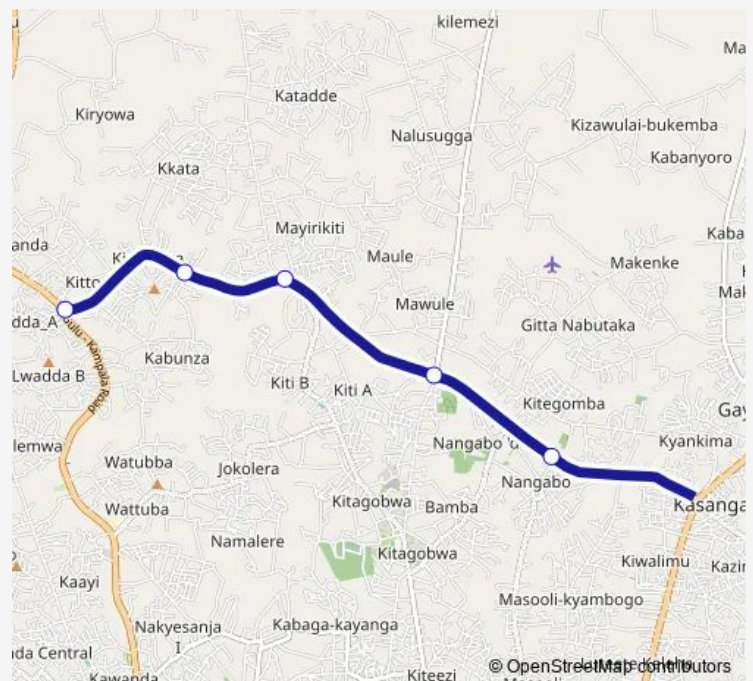

Thursday 06:30-19:00

Friday 06:30-19:00

Saturday 06:30-19:00

Sunday 06:30-19:00

Route info

Direction: Miracle Christian Fellowship Ministries

Stops: 5

Trip Duration: 0 hour 13 min

■ Wa011 — Kasangati-Matugga Stage

Direction

Matugga Mosque — Miracle Christian Fellowship Ministries

5 stops

[Open route schedule](#)

Matugga Mosque

Kirwanira Zion Medical Centre

Kasangati Matugga Rd - Kiti Rd