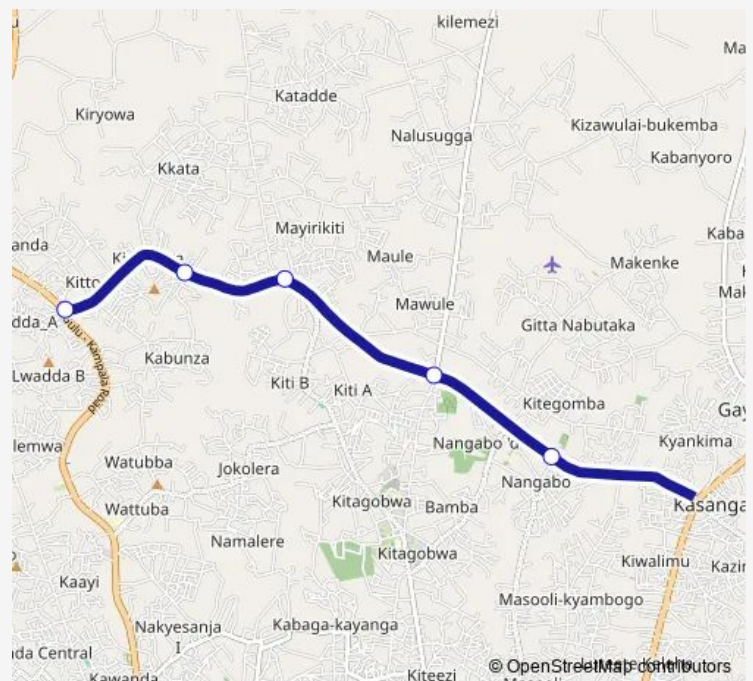

Thursday 06:30-19:00

Friday 06:30-19:00

Saturday 06:30-19:00

Sunday 06:30-19:00

Route info

Direction: Miracle Christian Fellowship Ministries

Stops: 5

Trip Duration: 0 hour 13 min

WA011 — Kasangati-Matugga Stage

Direction

Matugga Mosque — Miracle Christian Fellowship Ministries

5 stops

[Open route schedule](#)

Matugga Mosque

Kirwanira Zion Medical Centre

Kasangati Matugga Rd - Kiti Rd