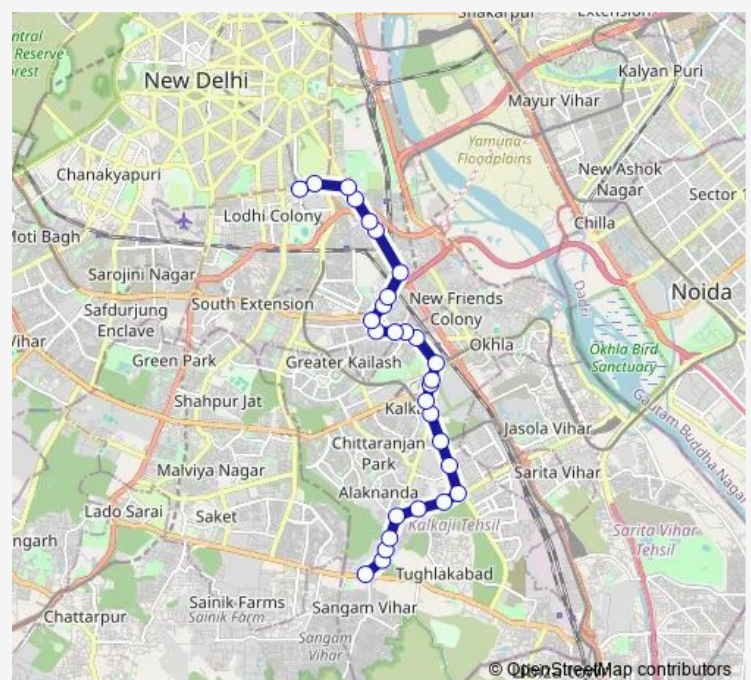

### Route info

Direction: Hamdard Nagar / Sangam Vihar

Stops: 29

Trip Duration: 0 hour 51 min

411stldown

BusMaps

Nehru Nagar

Ashram (Hari Nagar)