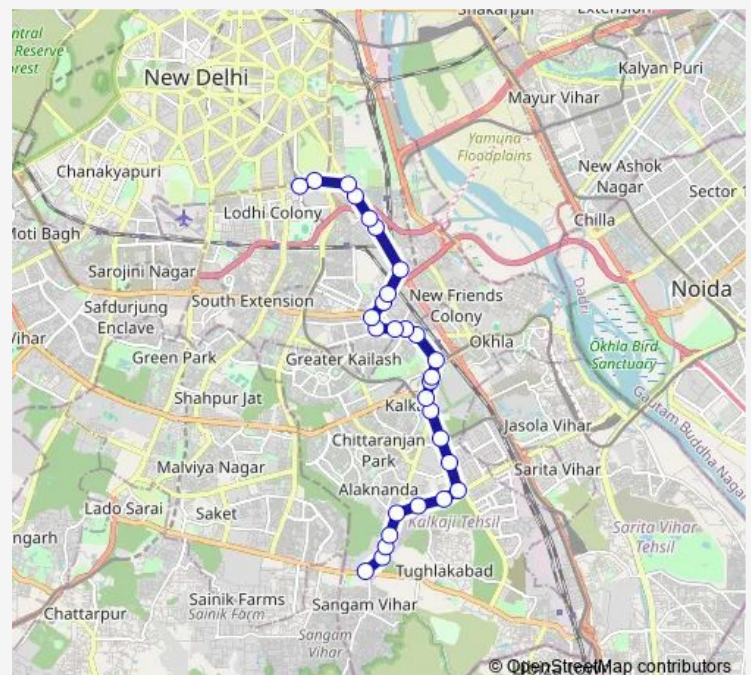

Garhi Gaon

Lajpat Nagar Crossing

PG DAV College / Sri Niwasपुरी

Route schedule

Hamdard Nagar / Sangam Vihar — Sunehari Pulla Depot / Jawahar Lal Nehru Stadium Terminal

Monday 07:15-22:15

Tuesday 07:15-22:15

Wednesday 07:15-22:15

Thursday 07:15-22:15

Friday 07:15-22:15

Saturday 07:15-22:15

Sunday 07:15-22:15

Route info

Direction: Hamdard Nagar / Sangam Vihar

Stops: 29

Trip Duration: 0 hour 51 min

411stldown

BusMaps

Nehru Nagar

Ashram (Hari Nagar)

Bhogal

Bhogal (Jungpura)

Nizamuddin Extension