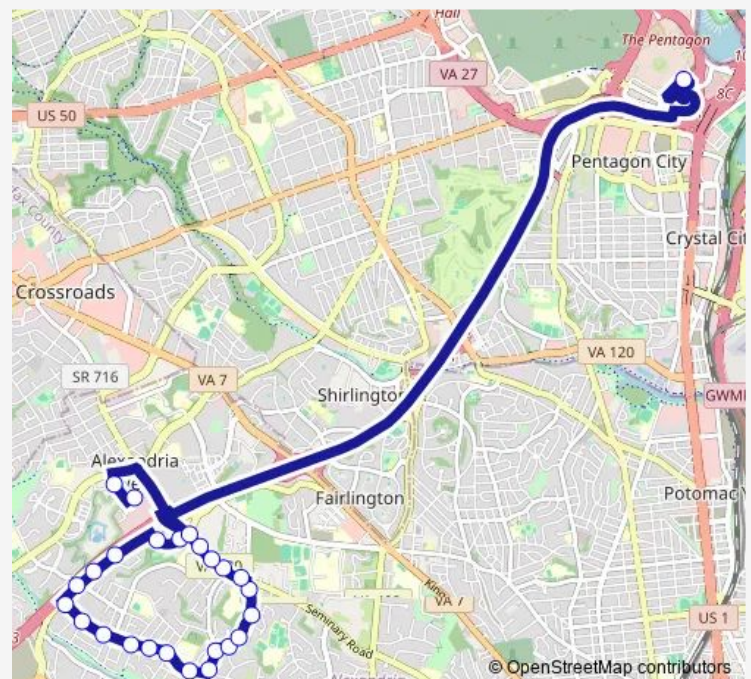

Thursday 16:00-19:00

Friday 16:00-19:00

Saturday —

Sunday —

Route info

Direction: Pentagon+Bay U12

Stops: 26

Trip Duration: 0 hour 30 min

8W — Foxchase-Seminary Valley

Seminary Rd+N Pickett St

Seminary Rd+#4647

Seminary Rd+N Kenmore Av

Mark Center Dr+N Beauregard St

Mark Center+Bay 2

Direction

Mark Center+Bay 2 — Pentagon+Bay U11

25 stops

[Open route schedule](#)

Mark Center+Bay 2

Seminary Rd+Library Ln

Seminary Rd+N Pickett St

Seminary Rd+N Jordan St

Seminary Rd+N Howard St

N Howard St+Alexandria Hosp

Thursday 06:06-08:30

Friday 06:06-08:30

Saturday —

Sunday —

Route info

Direction: Mark Center+Bay 2

Stops: 25

Trip Duration: 0 hour 29 min