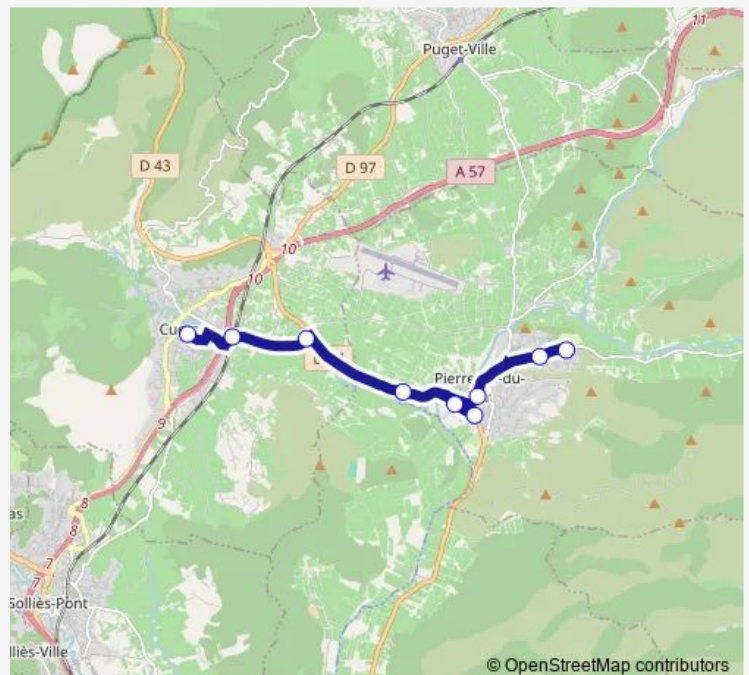

Direction

College la Ferrage — Complexe Sportif

9 stops

[Open route schedule](#)

College la Ferrage

Gare / Skate Park

Mare aux Canards

Les Marronniers

Tuesday 15:30

Wednesday —

Thursday 15:30

Friday 15:30

Saturday —

Sunday —

Route info

Direction: College la Ferrage

Stops: 9

Trip Duration: 0 hour 23 min

Direction

College la Ferrage — Complexe Sportif

9 stops

[Open route schedule](#)

College la Ferrage

Gare / Skate Park

Mare aux Canards

Les Marronniers

La Graviere

Pompier

Ecole Anatole France

La Joselette

Complexe Sportif

Route schedule