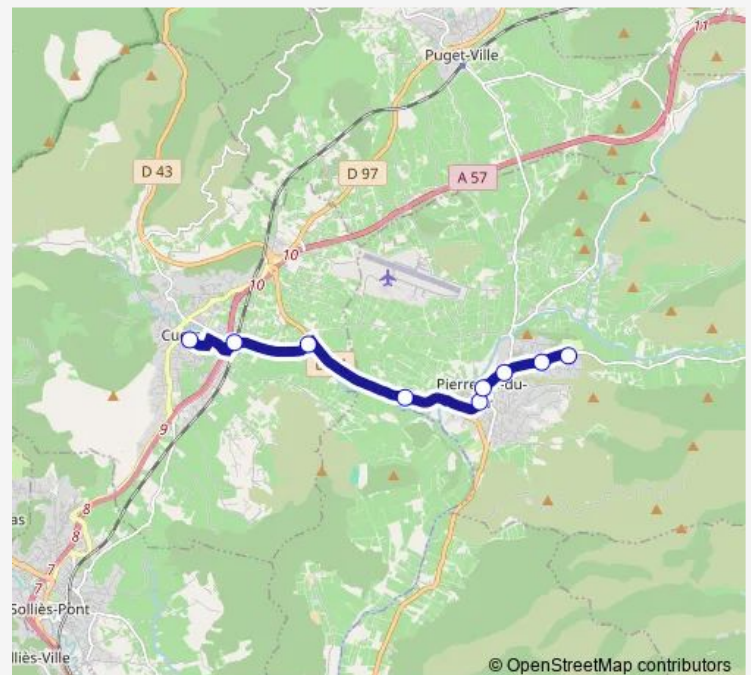

**Direction**

College la Ferrage — Complexe Sportif

9 stops

[Open route schedule](#)

College la Ferrage

Gare / Skate Park

Mare aux Canards

Les Marronniers

## Route schedule

College la Ferrage — Complexe Sportif

Monday 15:30

Tuesday 15:30

Wednesday —

Thursday 15:30

Friday 15:30

Saturday —

## Route info

Direction: College la Ferrage

Stops: 9

Trip Duration: 0 hour 23 min