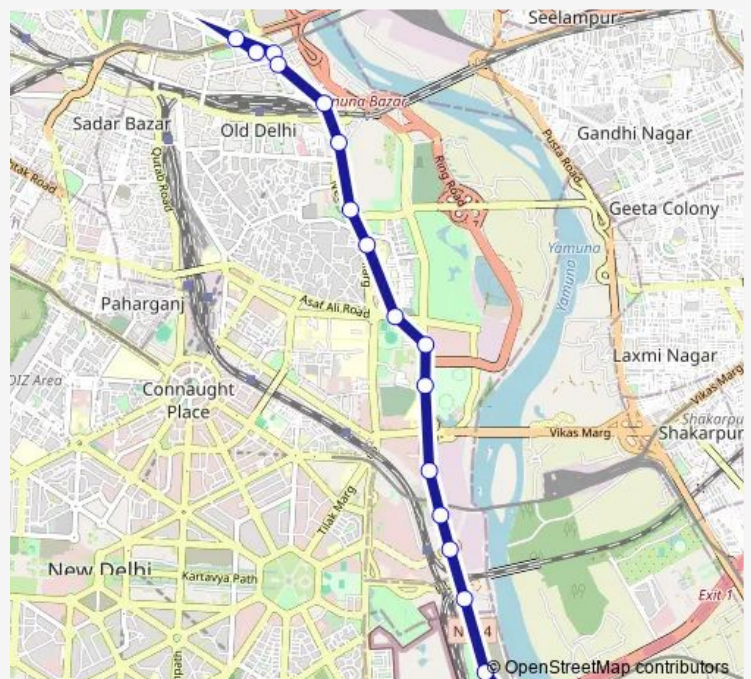

### Route schedule

Isbt Kashmere Gate Terminal — Millennium Depot Gate 8

Monday 05:42-21:18

Tuesday 05:42-21:18

Wednesday 05:42-21:18

Thursday 05:42-21:18

Friday 05:42-21:18

Saturday 05:42-21:18

Sunday 05:42-21:18

### Route info

Direction: Isbt Kashmere Gate Terminal

Stops: 17

Trip Duration: 0 hour 36 min

261Istldown

BusMaps

2611stldown Bus time schedules and route maps are available in an offline PDF at [busmaps.com](https://busmaps.com). Use the [busmaps.com](https://busmaps.com) website to see live bus times, train schedule or subway schedule, and step-by-step directions for all public transit in Delhi