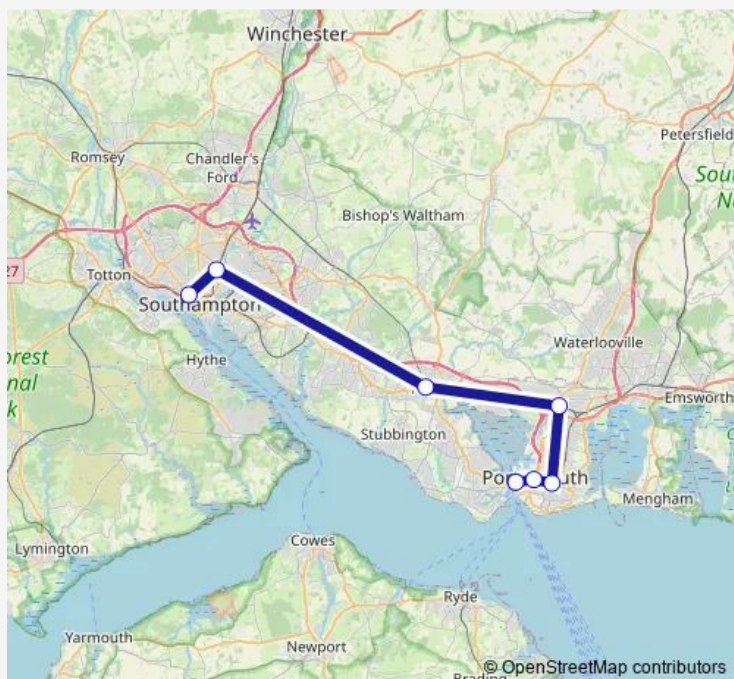

## Rail Gw:Pmh->Sou GW train service from PMH to Sou

[Go to website](#)

### Direction

Portsmouth Harbour — Southampton Central

7 stops

[Open route schedule](#)

Portsmouth Harbour

Portsmouth & Southsea

Fratton

Cosham

### Route schedule

Portsmouth Harbour — Southampton Central

Monday —

Tuesday —

Wednesday —

Thursday —

Friday —

Saturday —

### Route info

Direction: Portsmouth Harbour

Stops: 7

Trip Duration: 0 hour 54 min

■ Gw:Pmh->Sou — GW train service from PMH to Sou

Gw:Pmh->Sou Rail time schedules and route maps are available in an offline PDF at [busmaps.com](https://busmaps.com). Use the [busmaps.com](https://busmaps.com) website to see live bus times, train schedule or subway schedule, and step-by-step directions for all public transit in Portsmouth