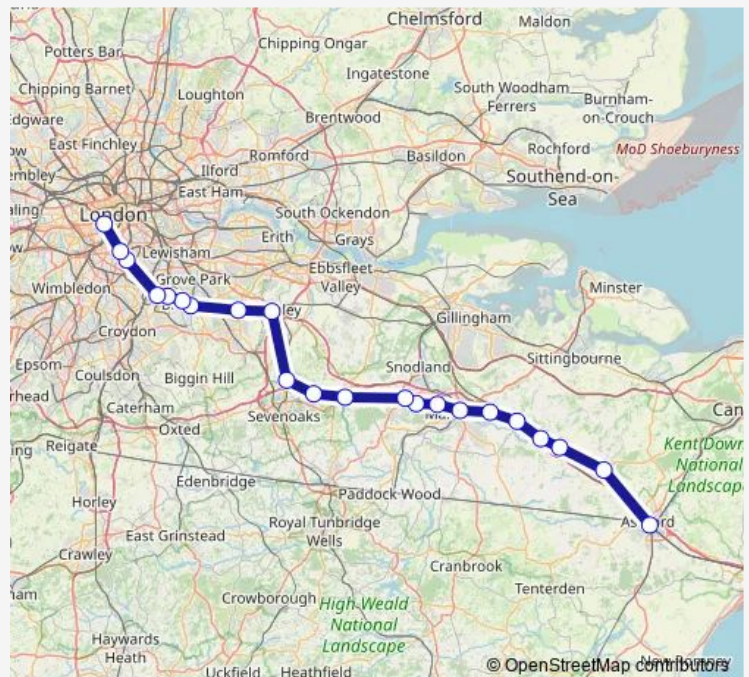

Rail Se:Afk->Vic SE train service from AFK to Vic

[Go to website](#)

Direction

Ashford International — London Victoria

33 stops

[Open route schedule](#)

- Ashford International
- Wye
- Chilham
- Chartham
- Canterbury West
- Sturry
- Minster
- Ramsgate
- Dumpton Park
- Broadstairs
- Margate
- Westgate-on-Sea
- Birchington-on-Sea
- Herne Bay
- Chestfield & Swalecliffe
- Whitstable
- Faversham
- Teynham
- Sittingbourne
- Newington
- Rainham (Kent)

Route schedule

Ashford International — London Victoria

Monday	07:28
Tuesday	07:28
Wednesday	07:28
Thursday	07:28
Friday	07:28
Saturday	—
Sunday	—

Route info

Direction: Ashford International

Stops: 33

Trip Duration: 2 hour 53 min

Se:Afk->Vic — SE train service from AFK to Vic

Gillingham (Kent)

Chatham

Rochester

Sole Street

Swanley

Bromley South

Shortlands

Beckenham Junction

Kent House

Herne Hill

Brixton

London Victoria

Direction

Ashford International — London Victoria

22 stops