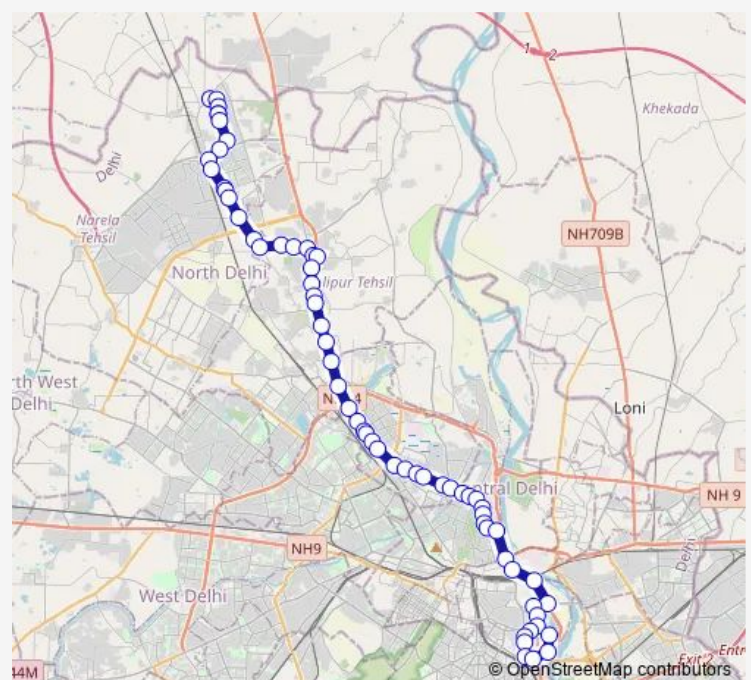

Thursday 05:30-16:23

Friday 05:30-16:23

Saturday 05:30-16:23

Sunday 05:30-16:23

Route info

Direction: Ramdev Chowk Narela Terminal

Stops: 63

Trip Duration: 2 hour 27 min

Sunday 07:28-21:35

Route info

Direction: Narela Terminal

Stops: 53

Trip Duration: 2 hour 28 min

Jahangir Puri Metro Station

Sarai Pipal Thala

Adarsh Nagar Metro Station