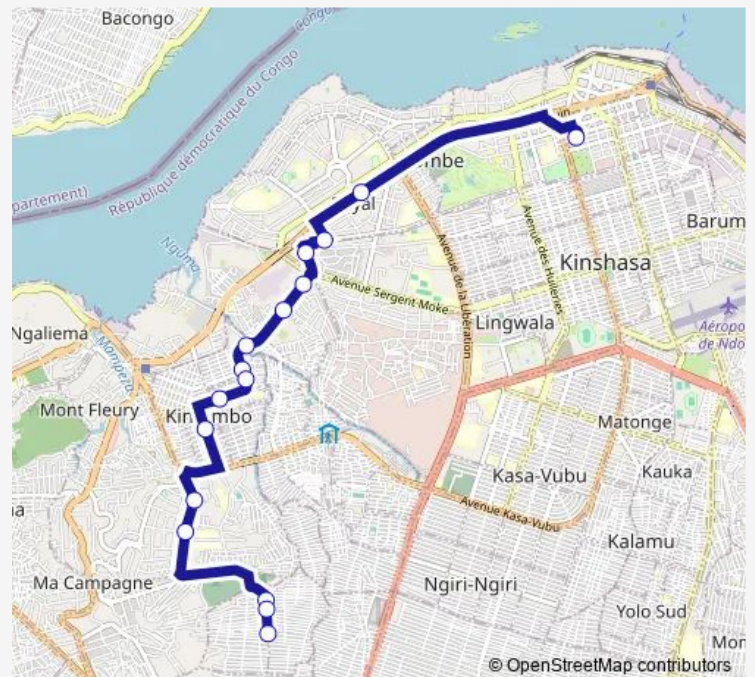

### Route schedule

unknown — unknown

Monday 06:52

Tuesday 06:52

Wednesday 06:52

Thursday 06:52

Friday 06:52

Saturday —

### Route info

Direction: unknown

Stops: 12

Trip Duration: 0 hour 41 min

■ Gombe Centre Ville\_ TO \_ Cimetiere Kitambo

## Route schedule

Inconnu — unknown

Monday 08:36

---

Tuesday 08:36

---

Wednesday 08:36

---