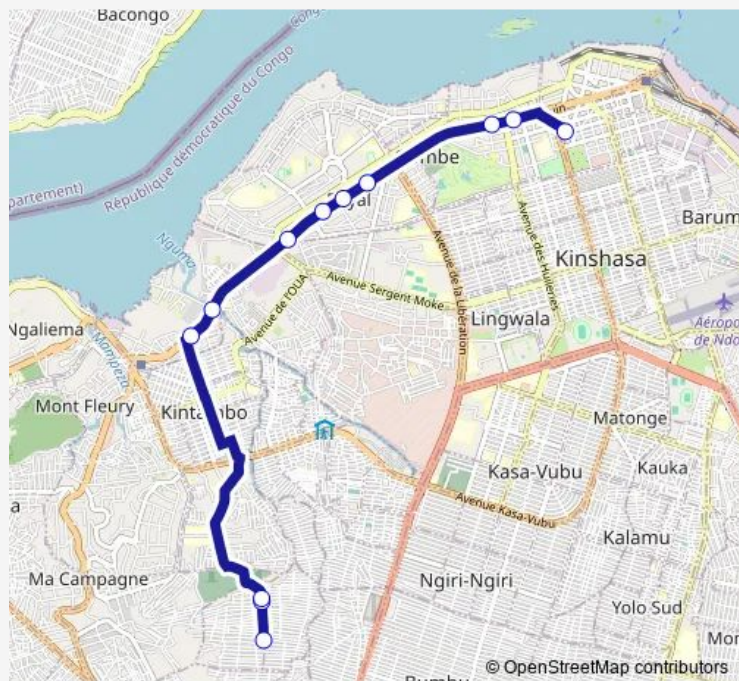

Monday 08:36

Tuesday 08:36

Wednesday 08:36

Thursday 08:36

Friday 08:36

Saturday —

Sunday —

Route info

Direction: unknown

Stops: 16

Trip Duration: 0 hour 47 min

■ Gombe Centre Ville_ TO _ Cimetiere Kitambo

Direction

unknown — unknown

12 stops

[Open route schedule](#)

Wednesday 06:52

Thursday 06:52

Friday 06:52

Saturday —

Sunday —

Route info

Direction: unknown

Stops: 12