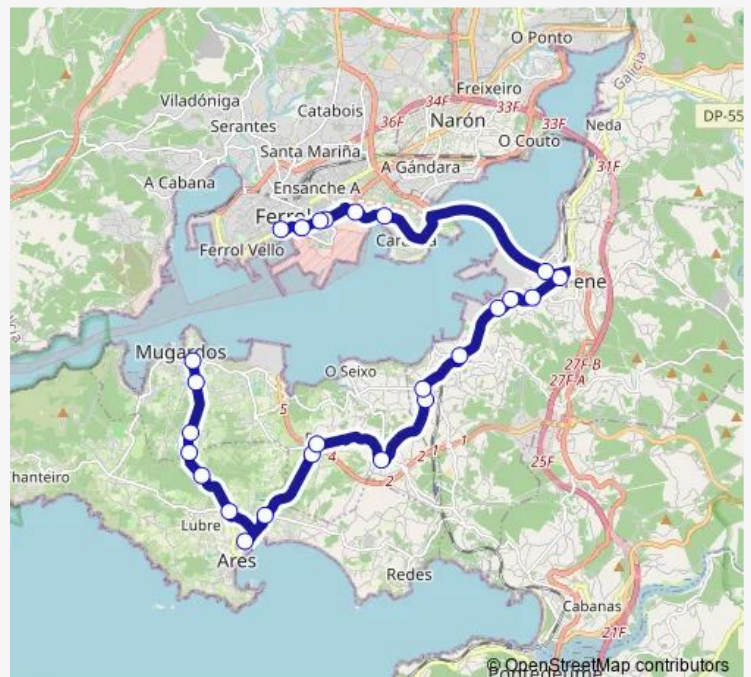

### Route schedule

Mugardos — Plaza de Galicia

Monday 21:15

Tuesday 21:15

Wednesday 21:15

Thursday —

Friday 21:15

Saturday —

### Route info

Direction: Mugardos

Stops: 25

Trip Duration: 0 hour 40 min

■ XG871125 — Praza de Galicia-Ares-Mugardos

Esteiro

Campus Univ. Esteiro

Estaleiro