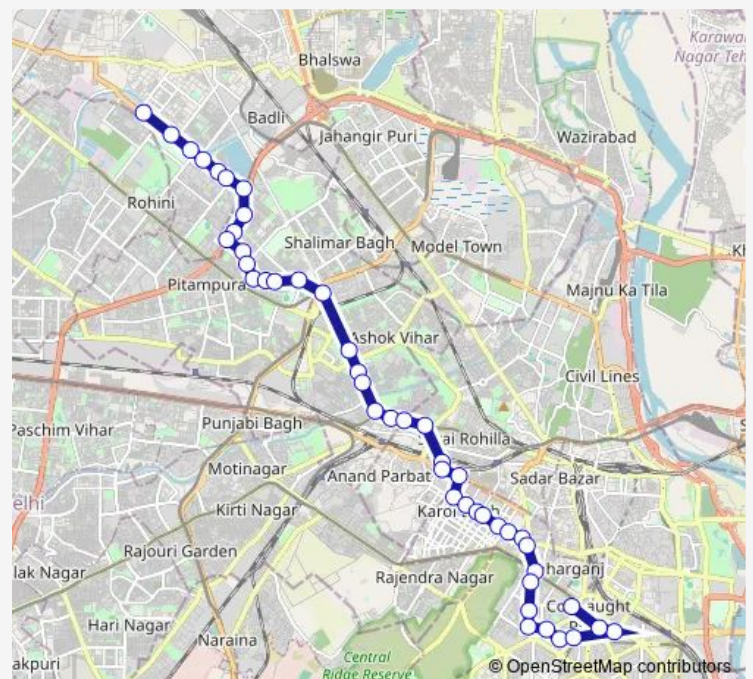

### Direction

Rohini Sec11 (Aggarwal Sabha) — Shivaji Stadium Terminal

45 stops

[Open route schedule](#)

Rohini Sec11 (Aggarwal Sabha)

Rohini Depotii

ESI Hospital

Vidya Vihar Marg

### Route schedule

Rohini Sec11 (Aggarwal Sabha) — Shivaji Stadium Terminal

Monday 00:10-23:40

Tuesday 00:10-23:40

Wednesday 00:10-23:40

Thursday 00:10-23:40

Friday 00:10-23:40

Saturday 00:10-23:40

### Route info

Direction: Rohini Sec11 (Aggarwal Sabha)

Stops: 45

Trip Duration: 1 hour 20 min

Express-91down

Shastri Nagar Shiv Mandir

Shastri Nagar E Block

Shastri Nagar Metro Station